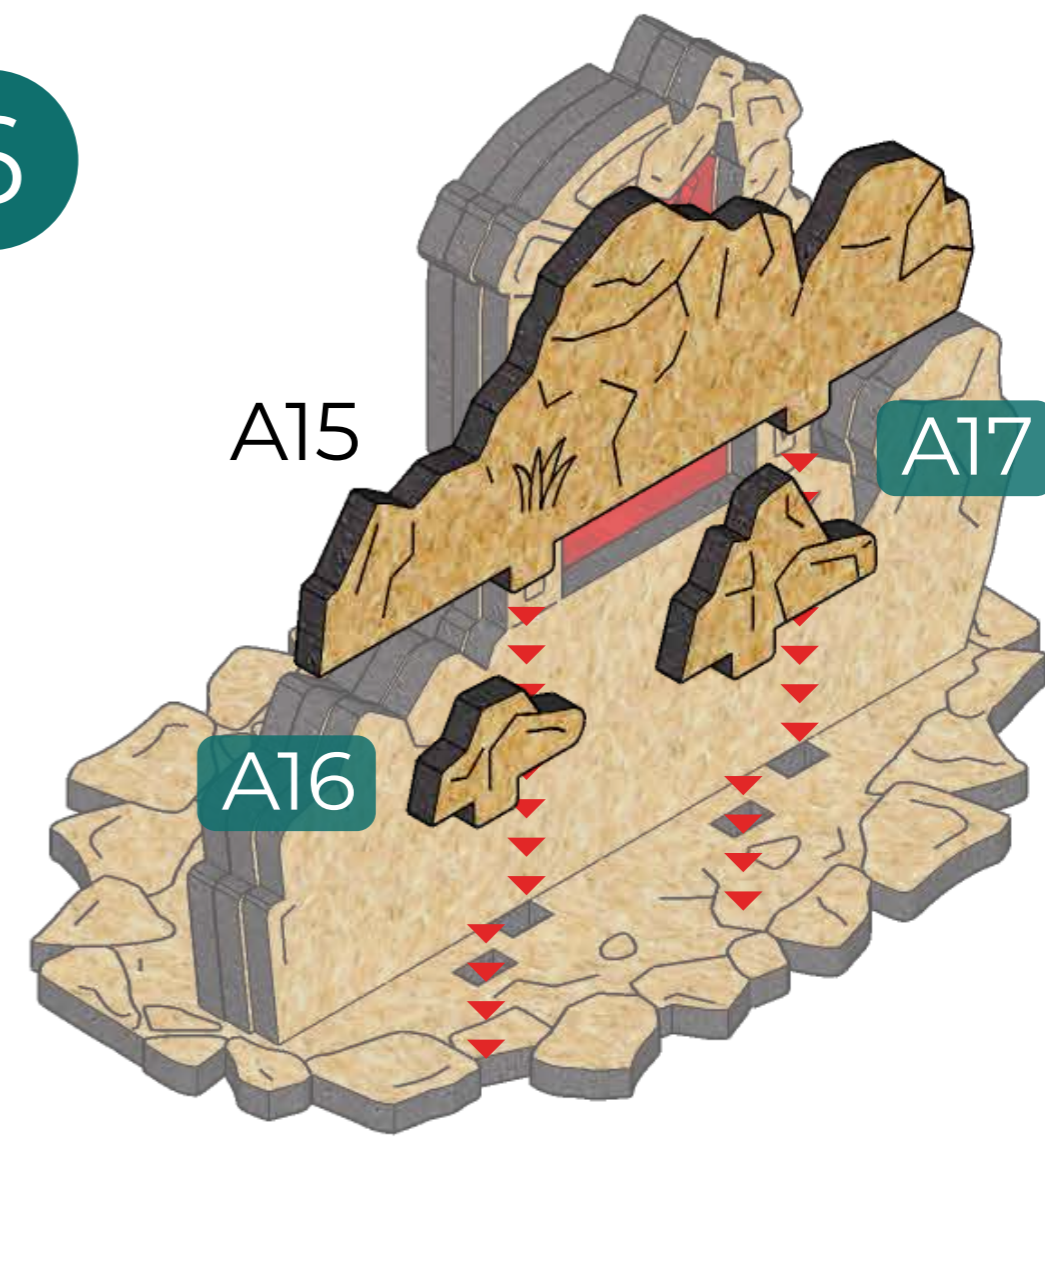

Portal Gate Fantasy Terrain

IT IS RECOMMENDED TO USE GLUE

A

1

2

3

4

5

6

B

1

2

3

4

5

6