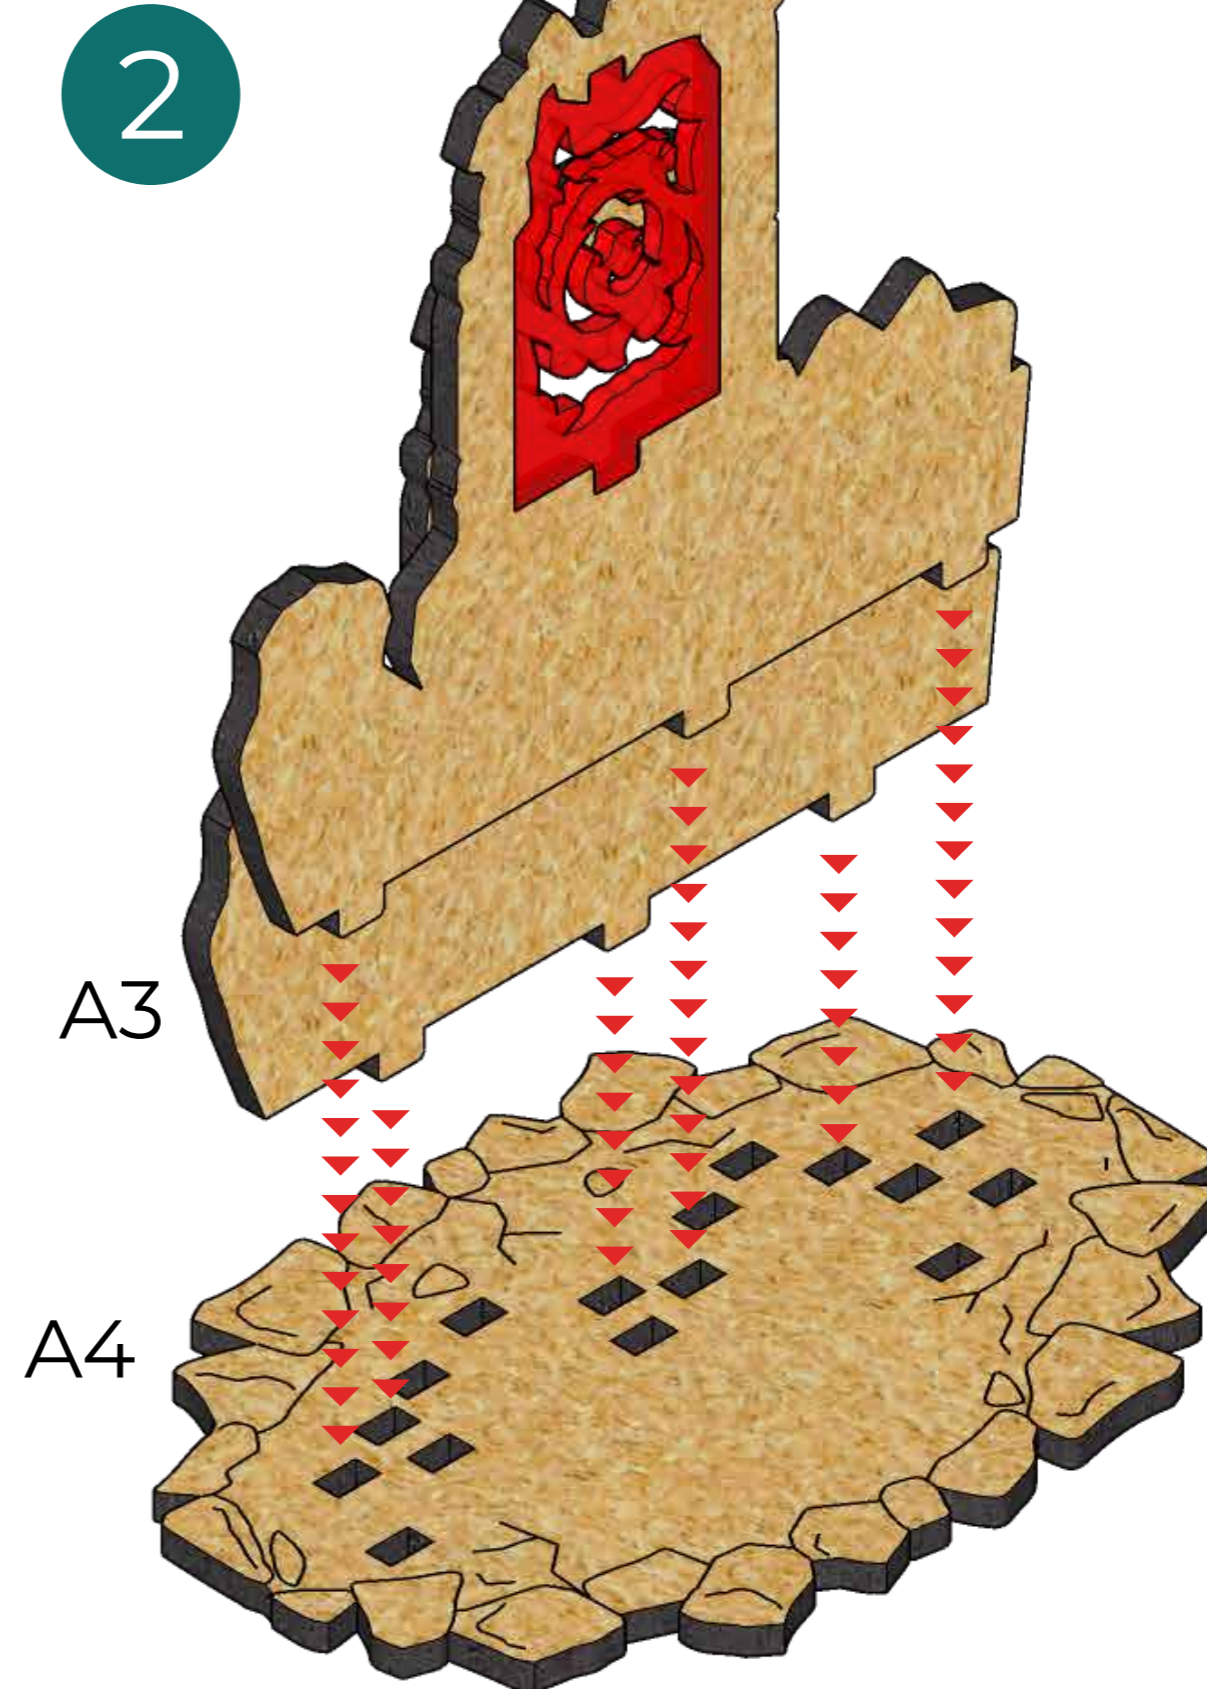

Portal Gate Fantasy Terrain

IT IS RECOMMENDED TO USE GLUE

A

1

2

3

4

5

6

B

1

2

3

4

5

6