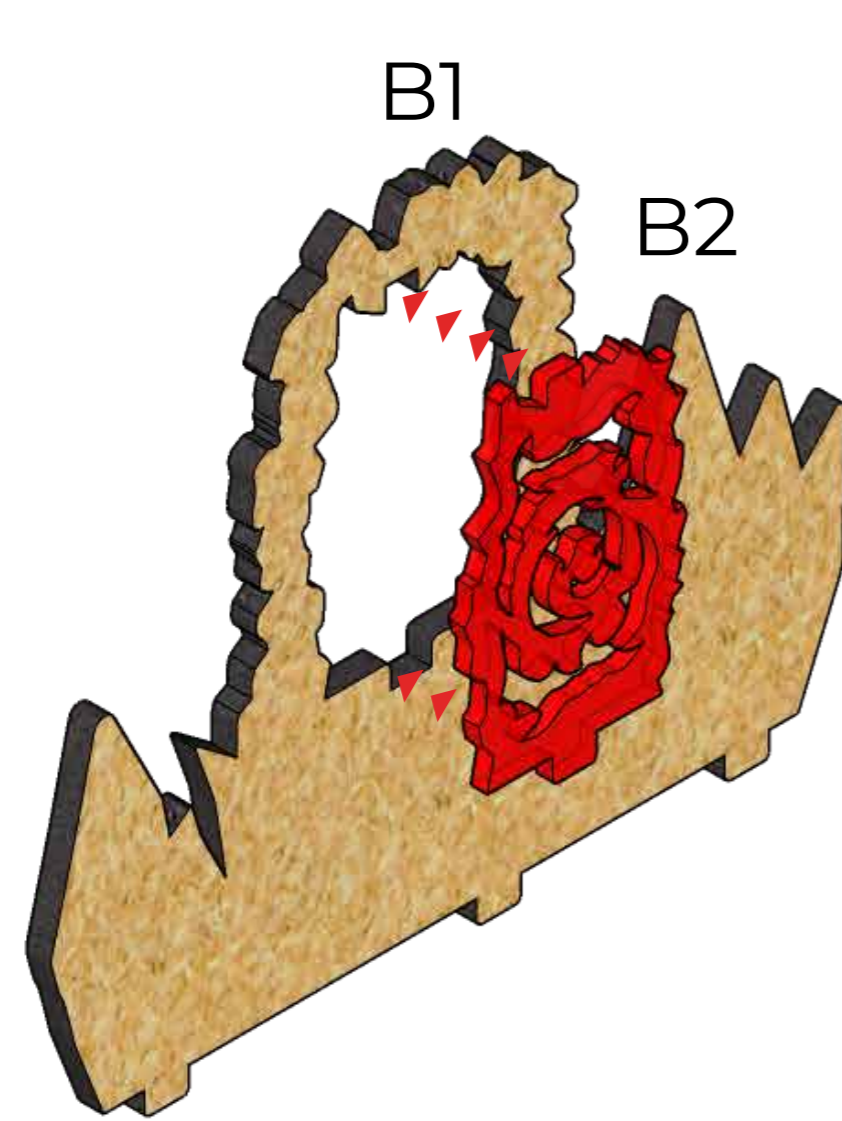

Portal Gate Fantasy Terrain

IT IS RECOMMENDED TO USE GLUE

A

1

2

3

4

5

6

B

1

2

3

4

5

6