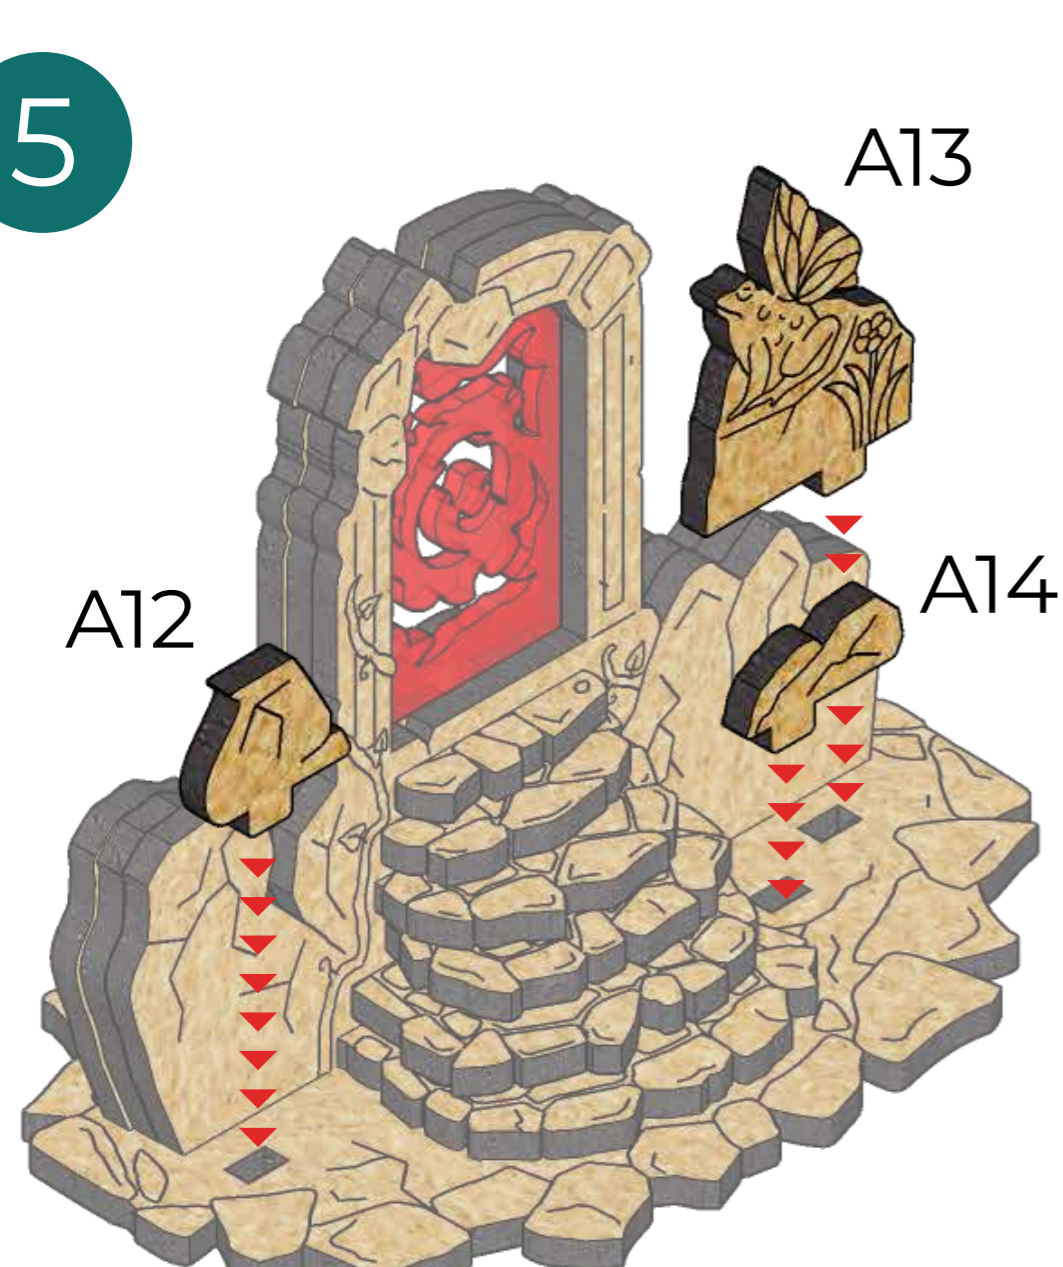

Portal Gate Fantasy Terrain

IT IS RECOMMENDED TO USE GLUE

A

1

2

3

4

5

6

B

1

2

3

4

5

6