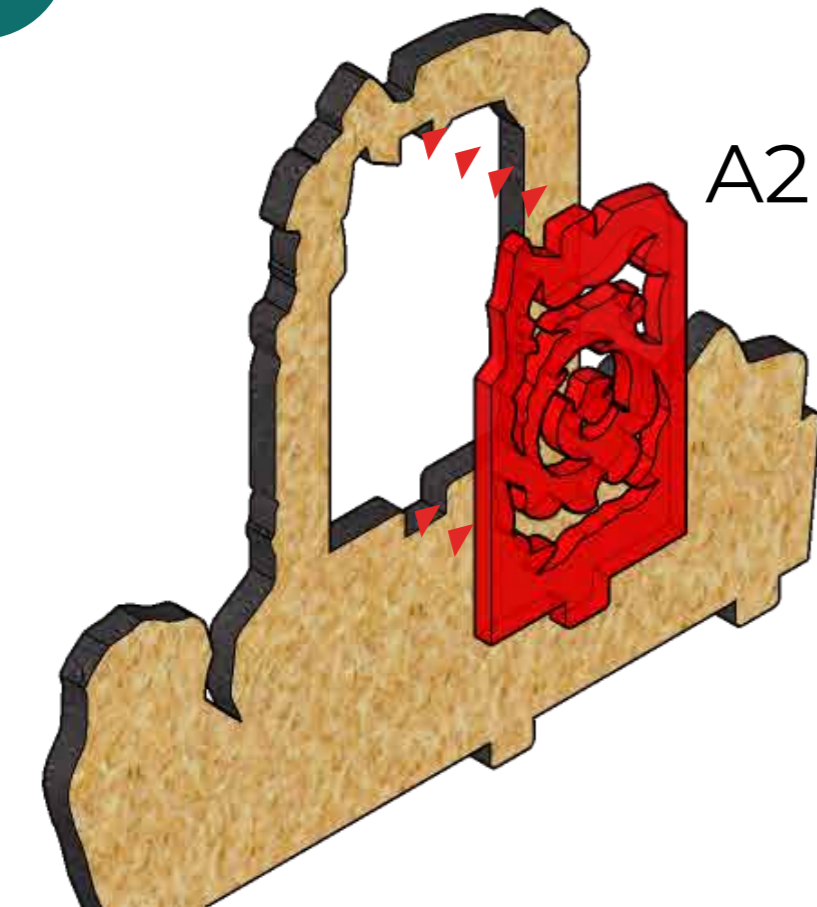

Portal Gate Fantasy Terrain

IT IS RECOMMENDED TO USE GLUE

A

1

2

3

4

5