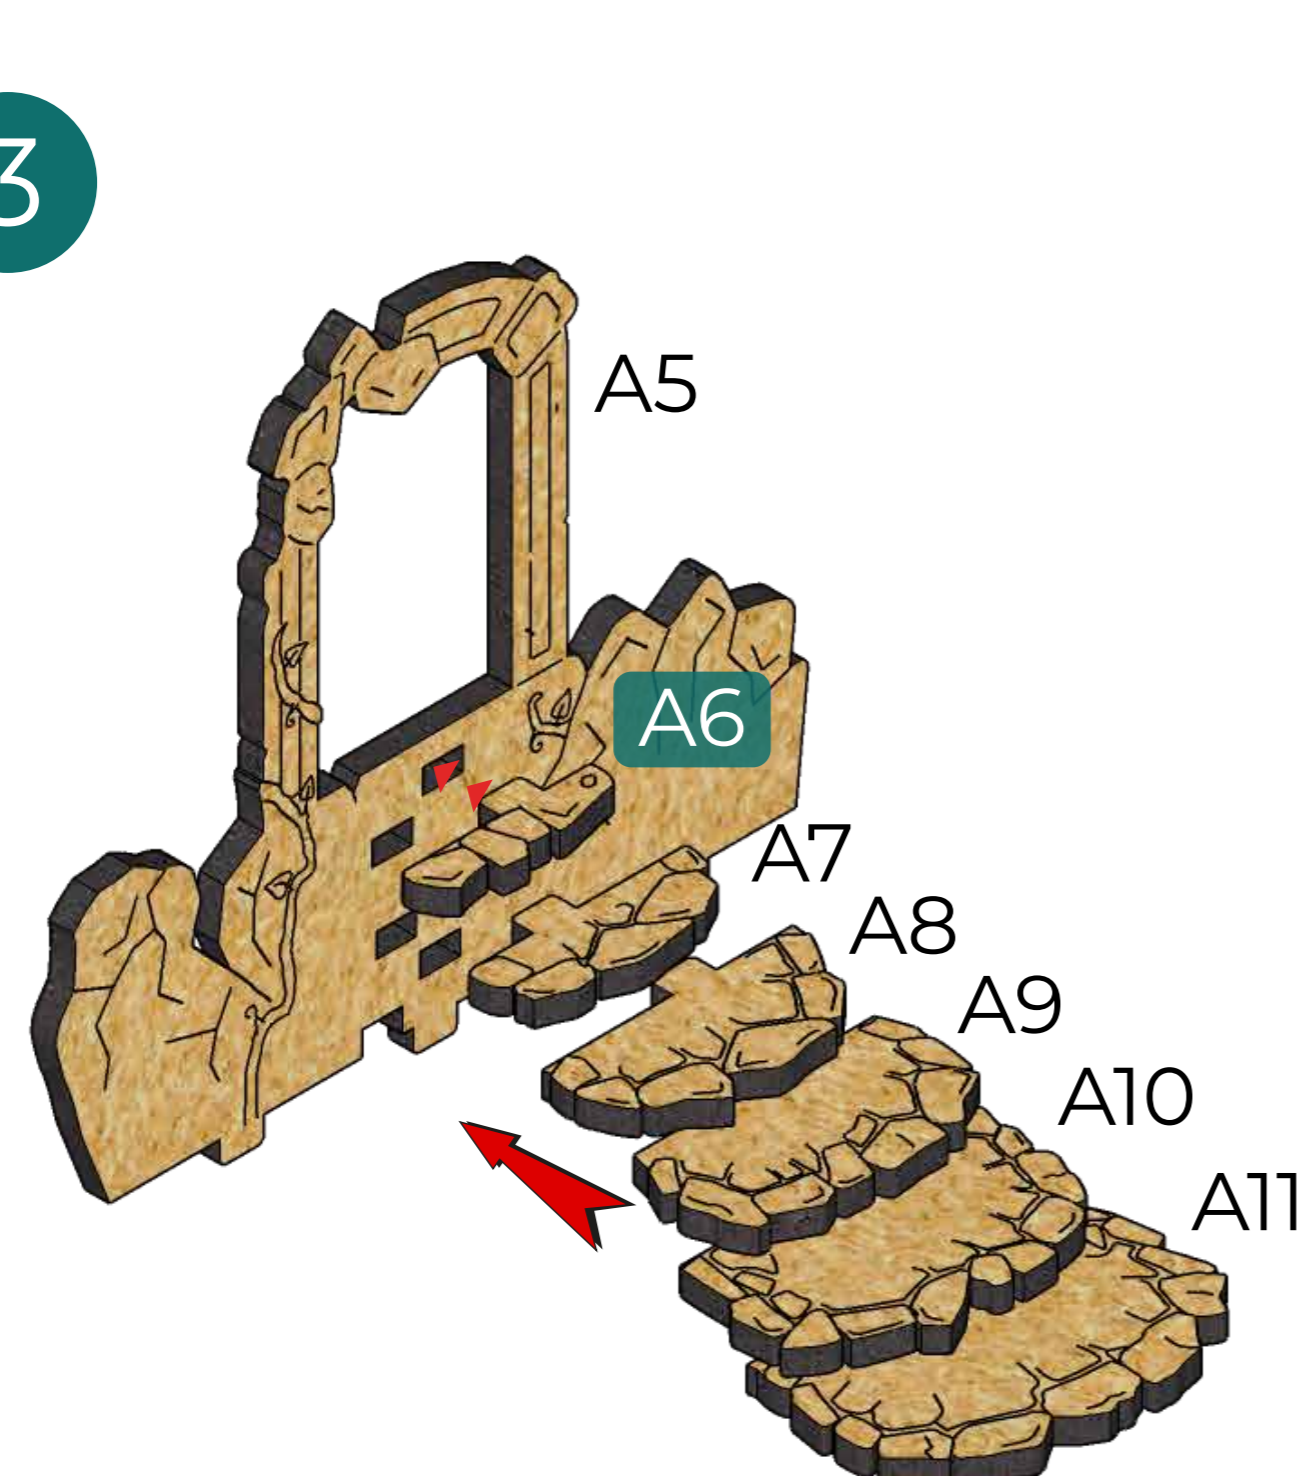

Portal Gate Fantasy Terrain

IT IS RECOMMENDED TO USE GLUE

A

1

2

3

4

5

6

B

1

2

3

4

5

6