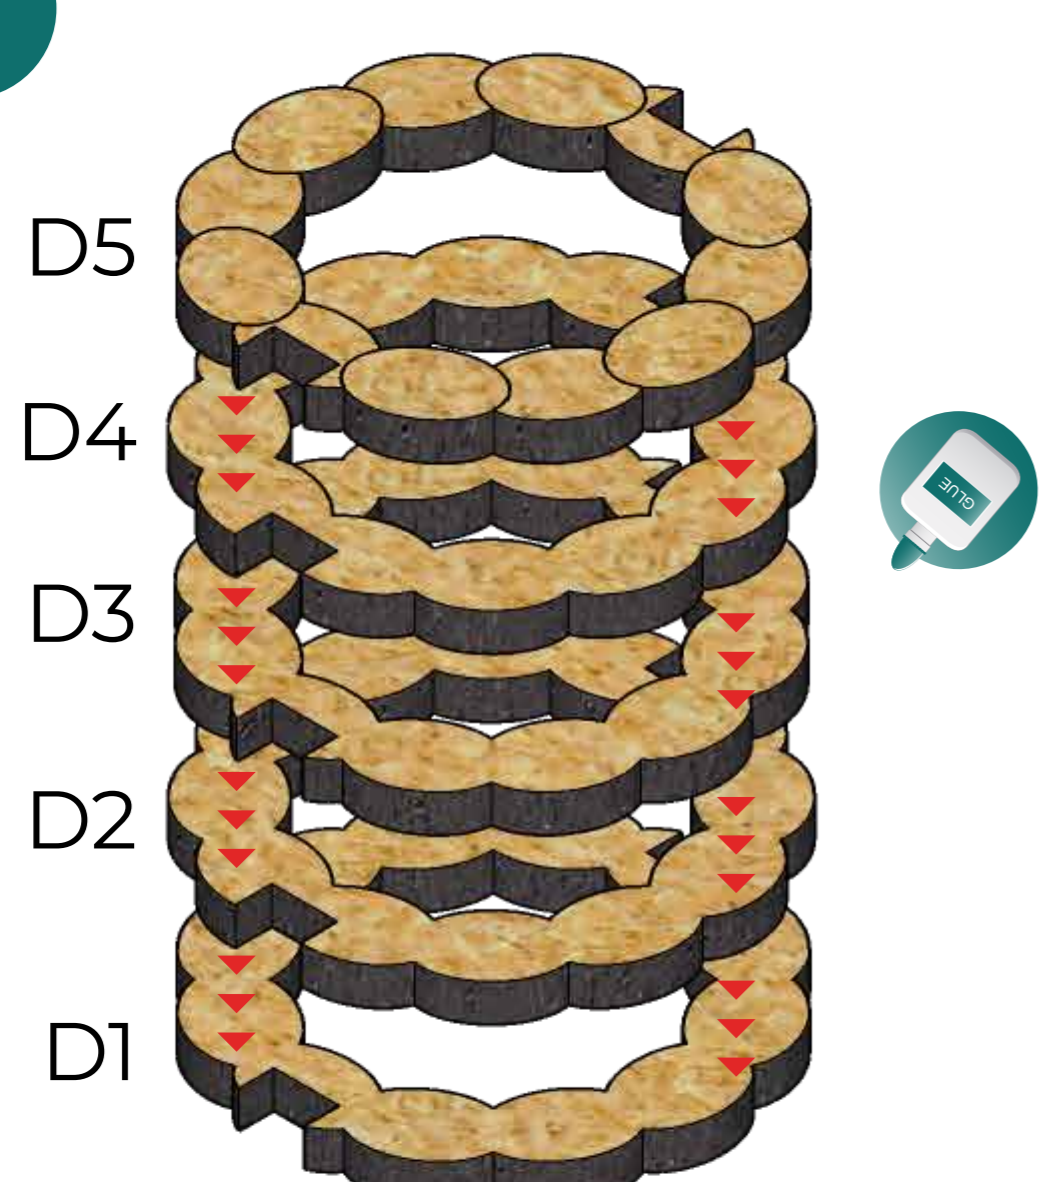

Medieval Streets Set Fantasy Terrain

IT IS RECOMMENDED TO
USE GLUE

A

B

3

C

1

2

3

D

1

2

3

4

5

6

7

8

E

F

1

2

3

4