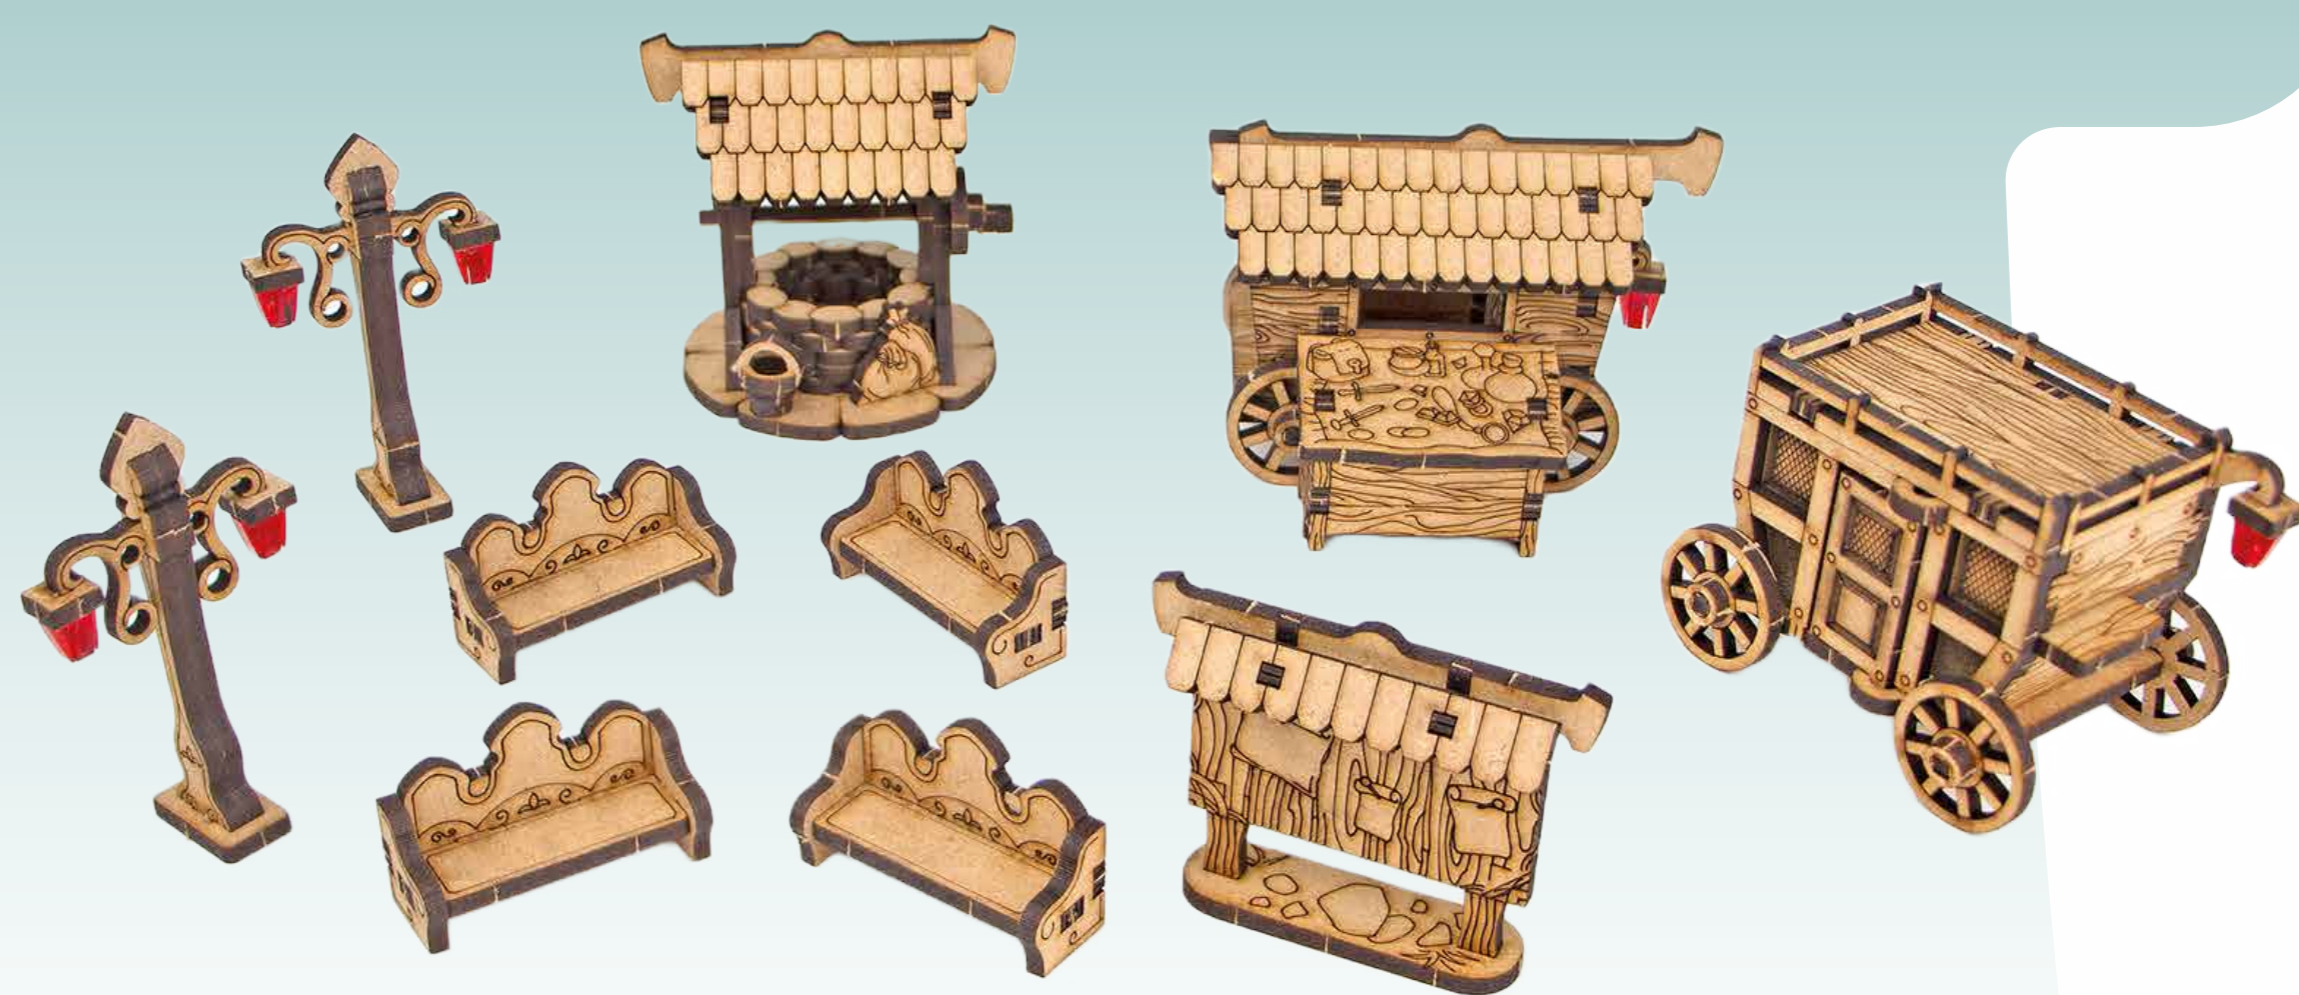

Medieval Streets Set Fantasy Terrain

IT IS RECOMMENDED TO
USE GLUE

A

B

3

C

1

2

3

D

1

2

3

4

5

6