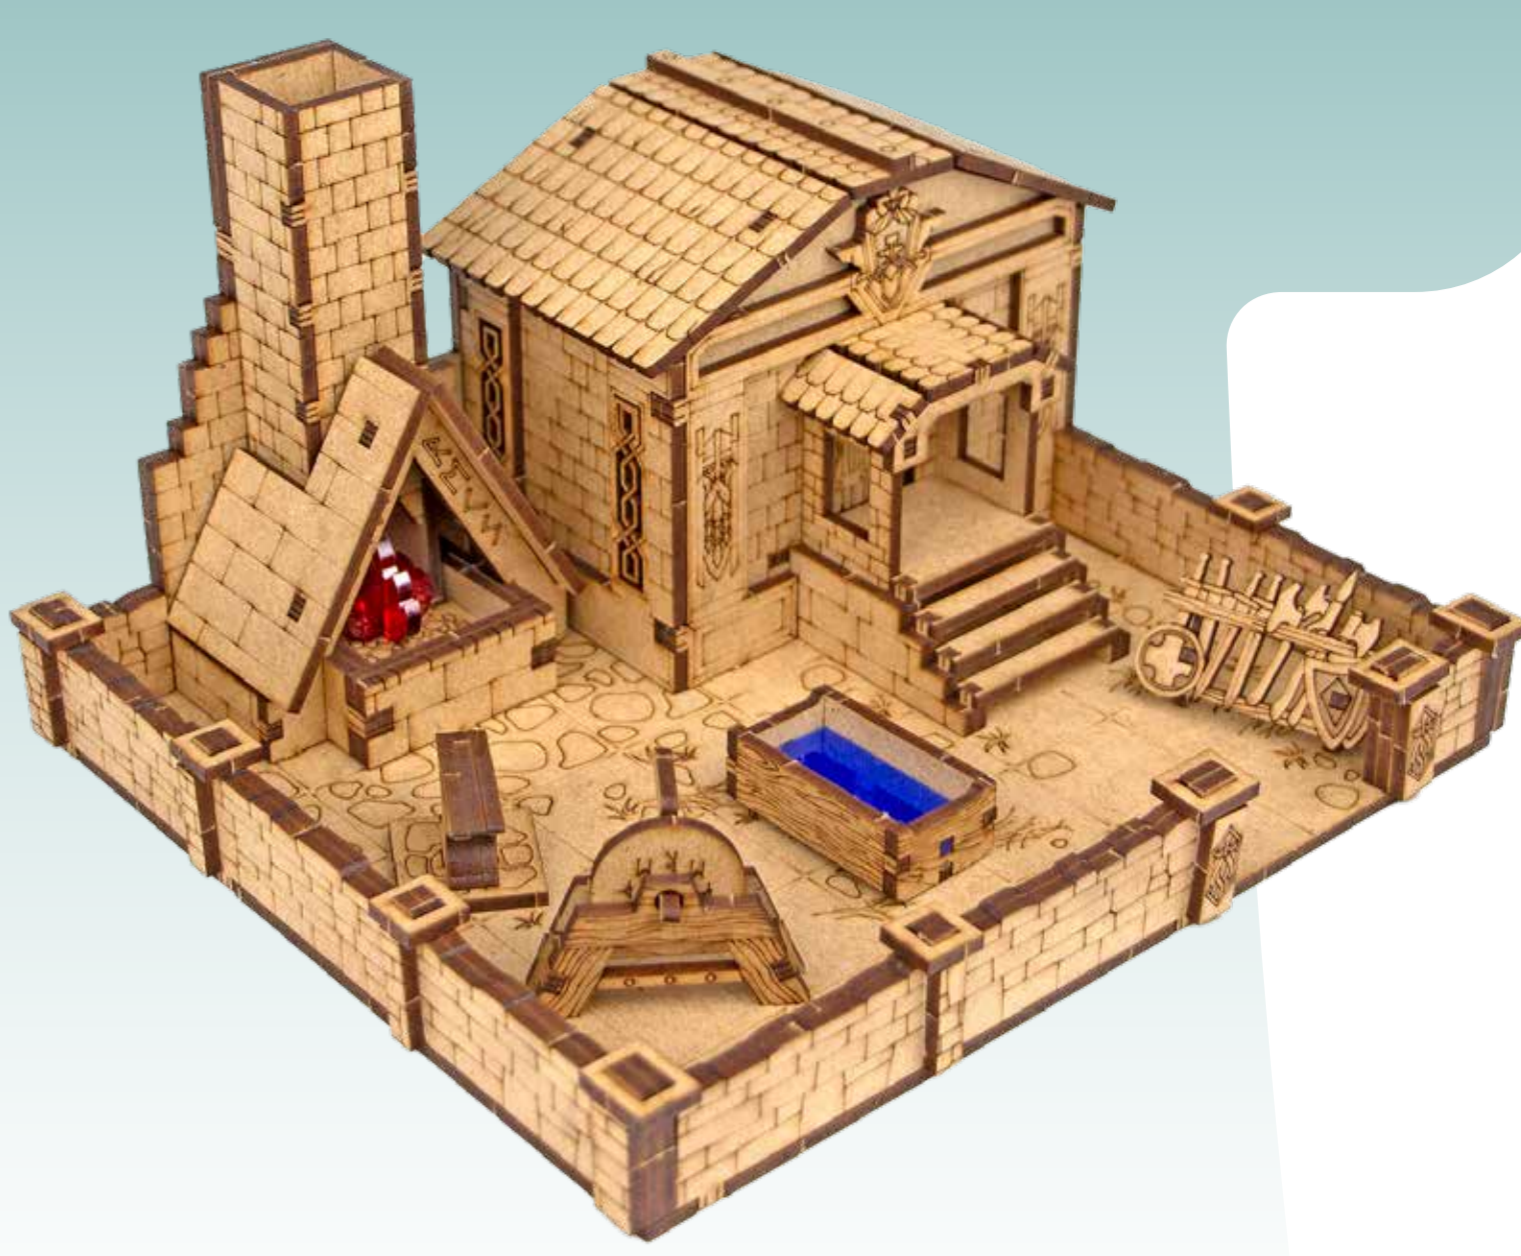

# Dwarven Forge Fantasy Terrain

IT IS RECOMMENDED TO USE GLUE