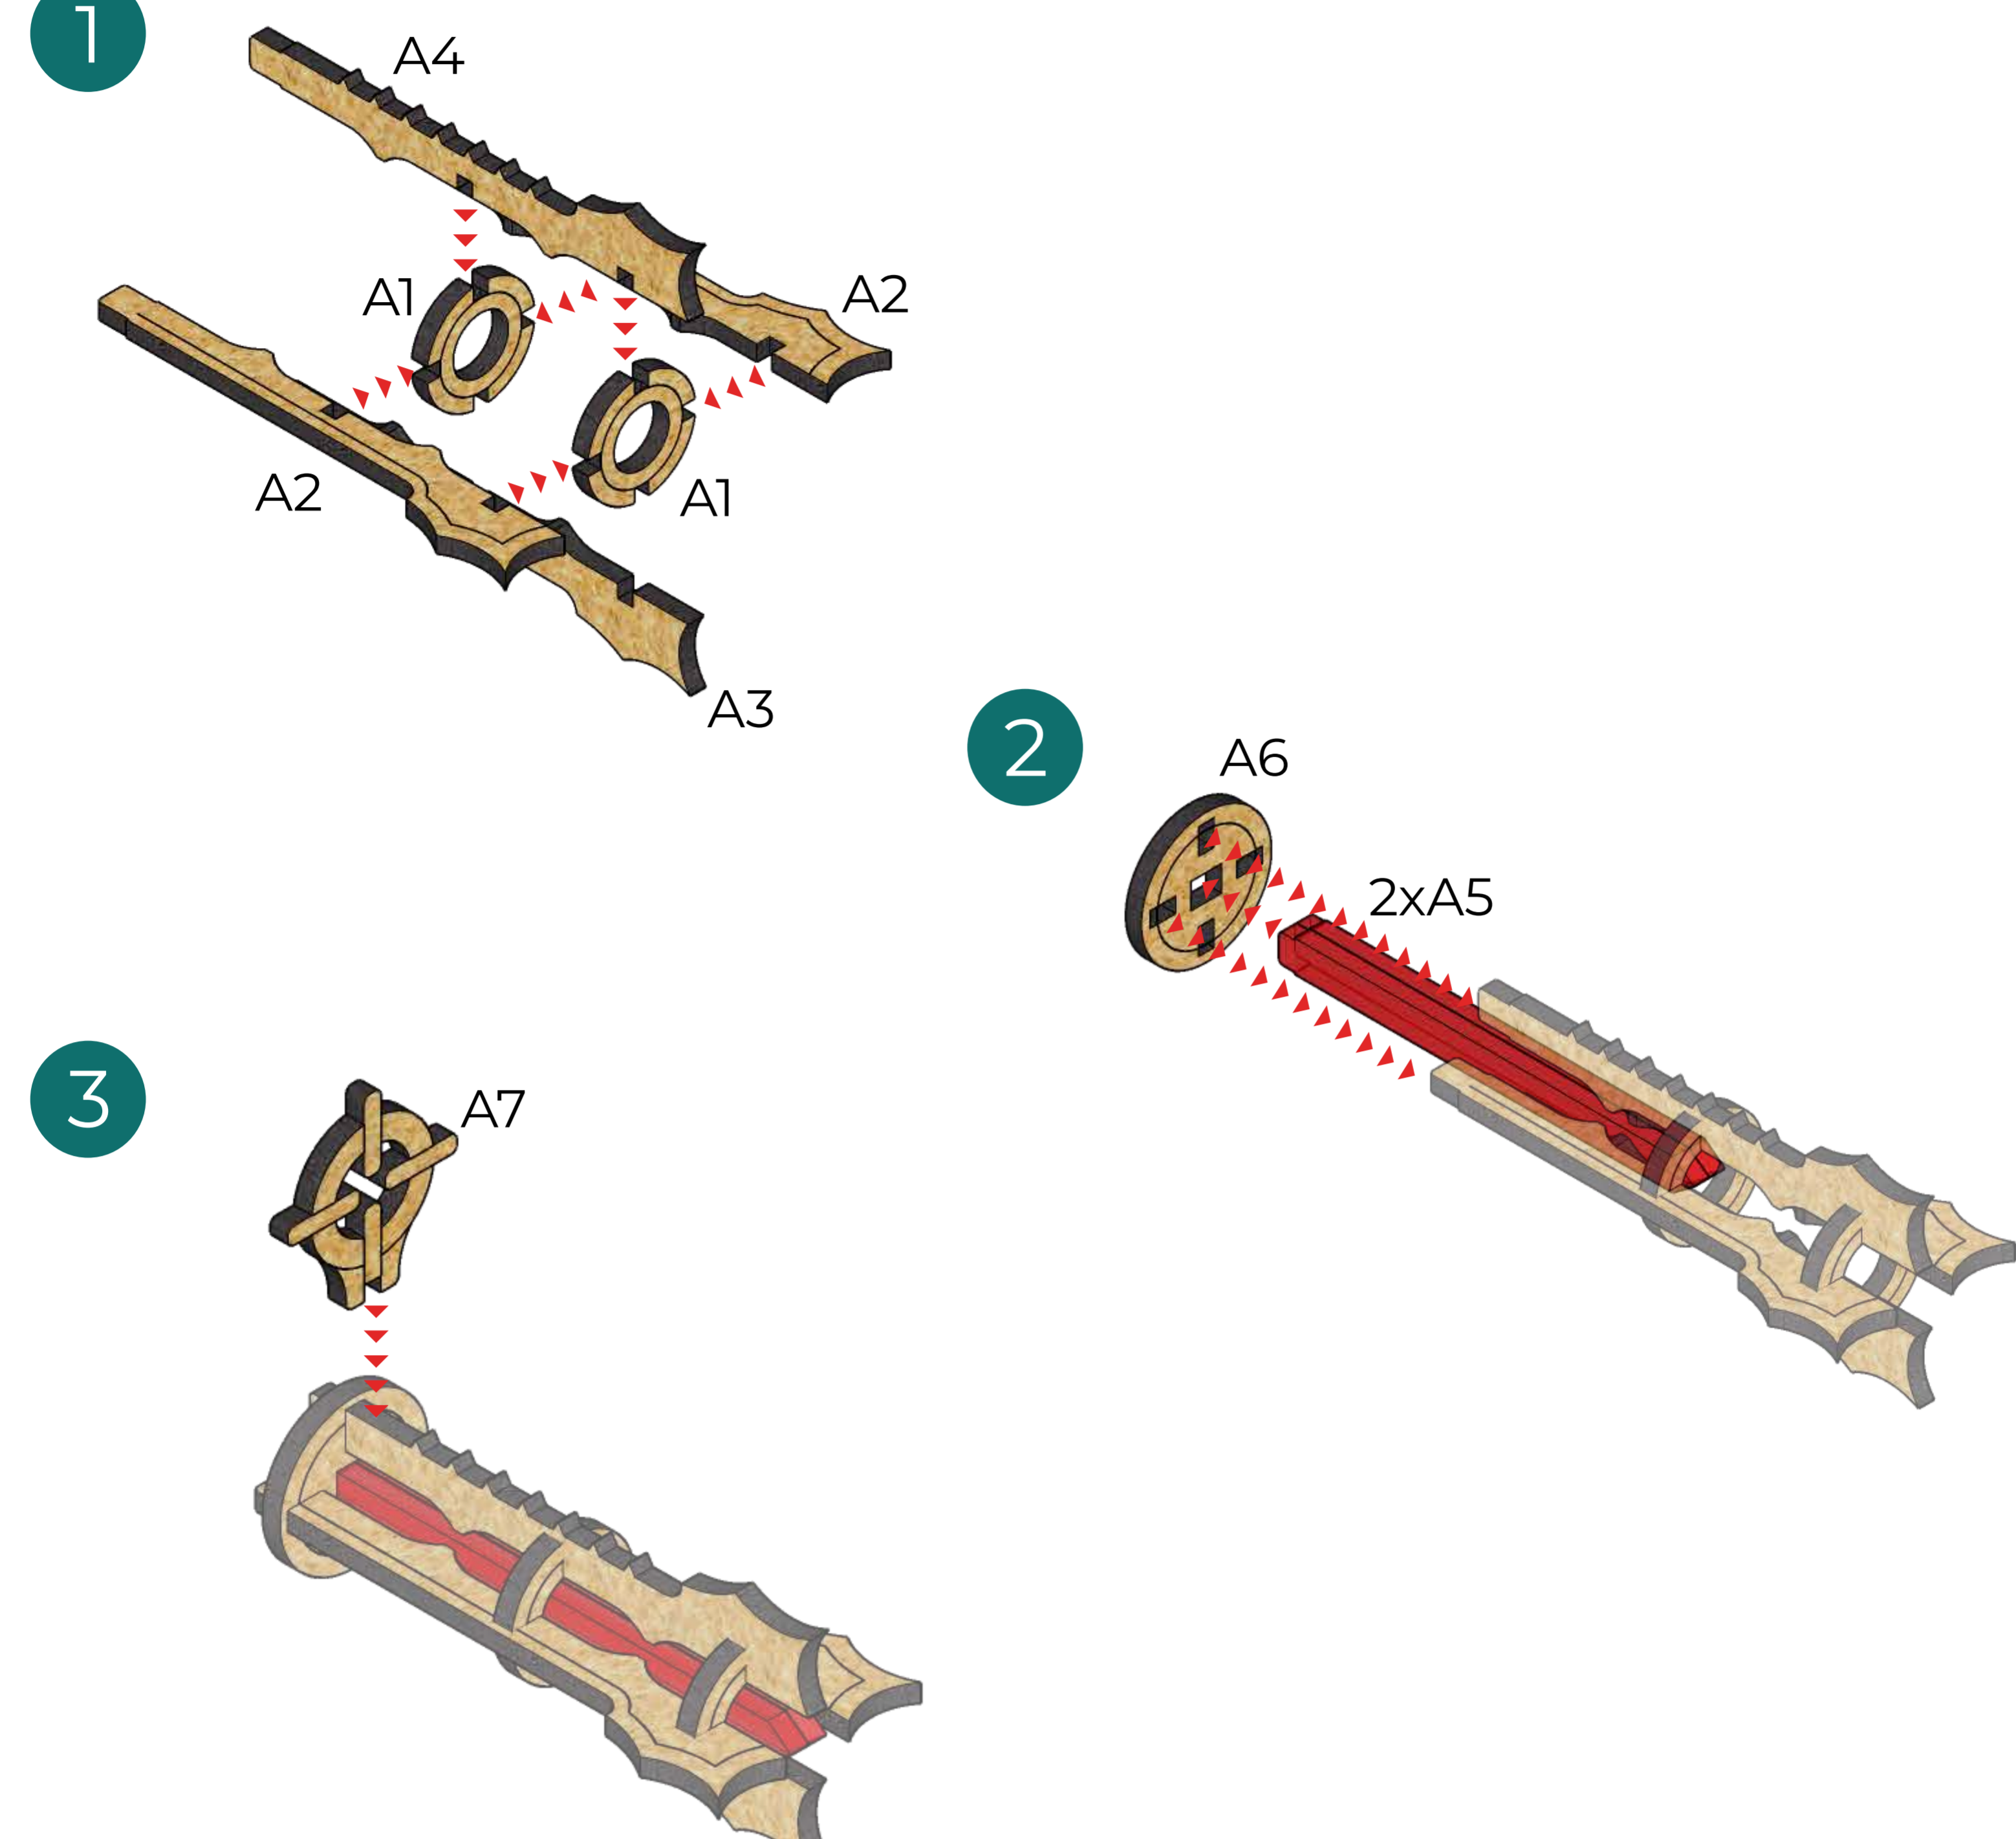

Arcane Cannon Terrain

IT IS RECOMENDED TO USE GLUE

A

B

C

D

1

2