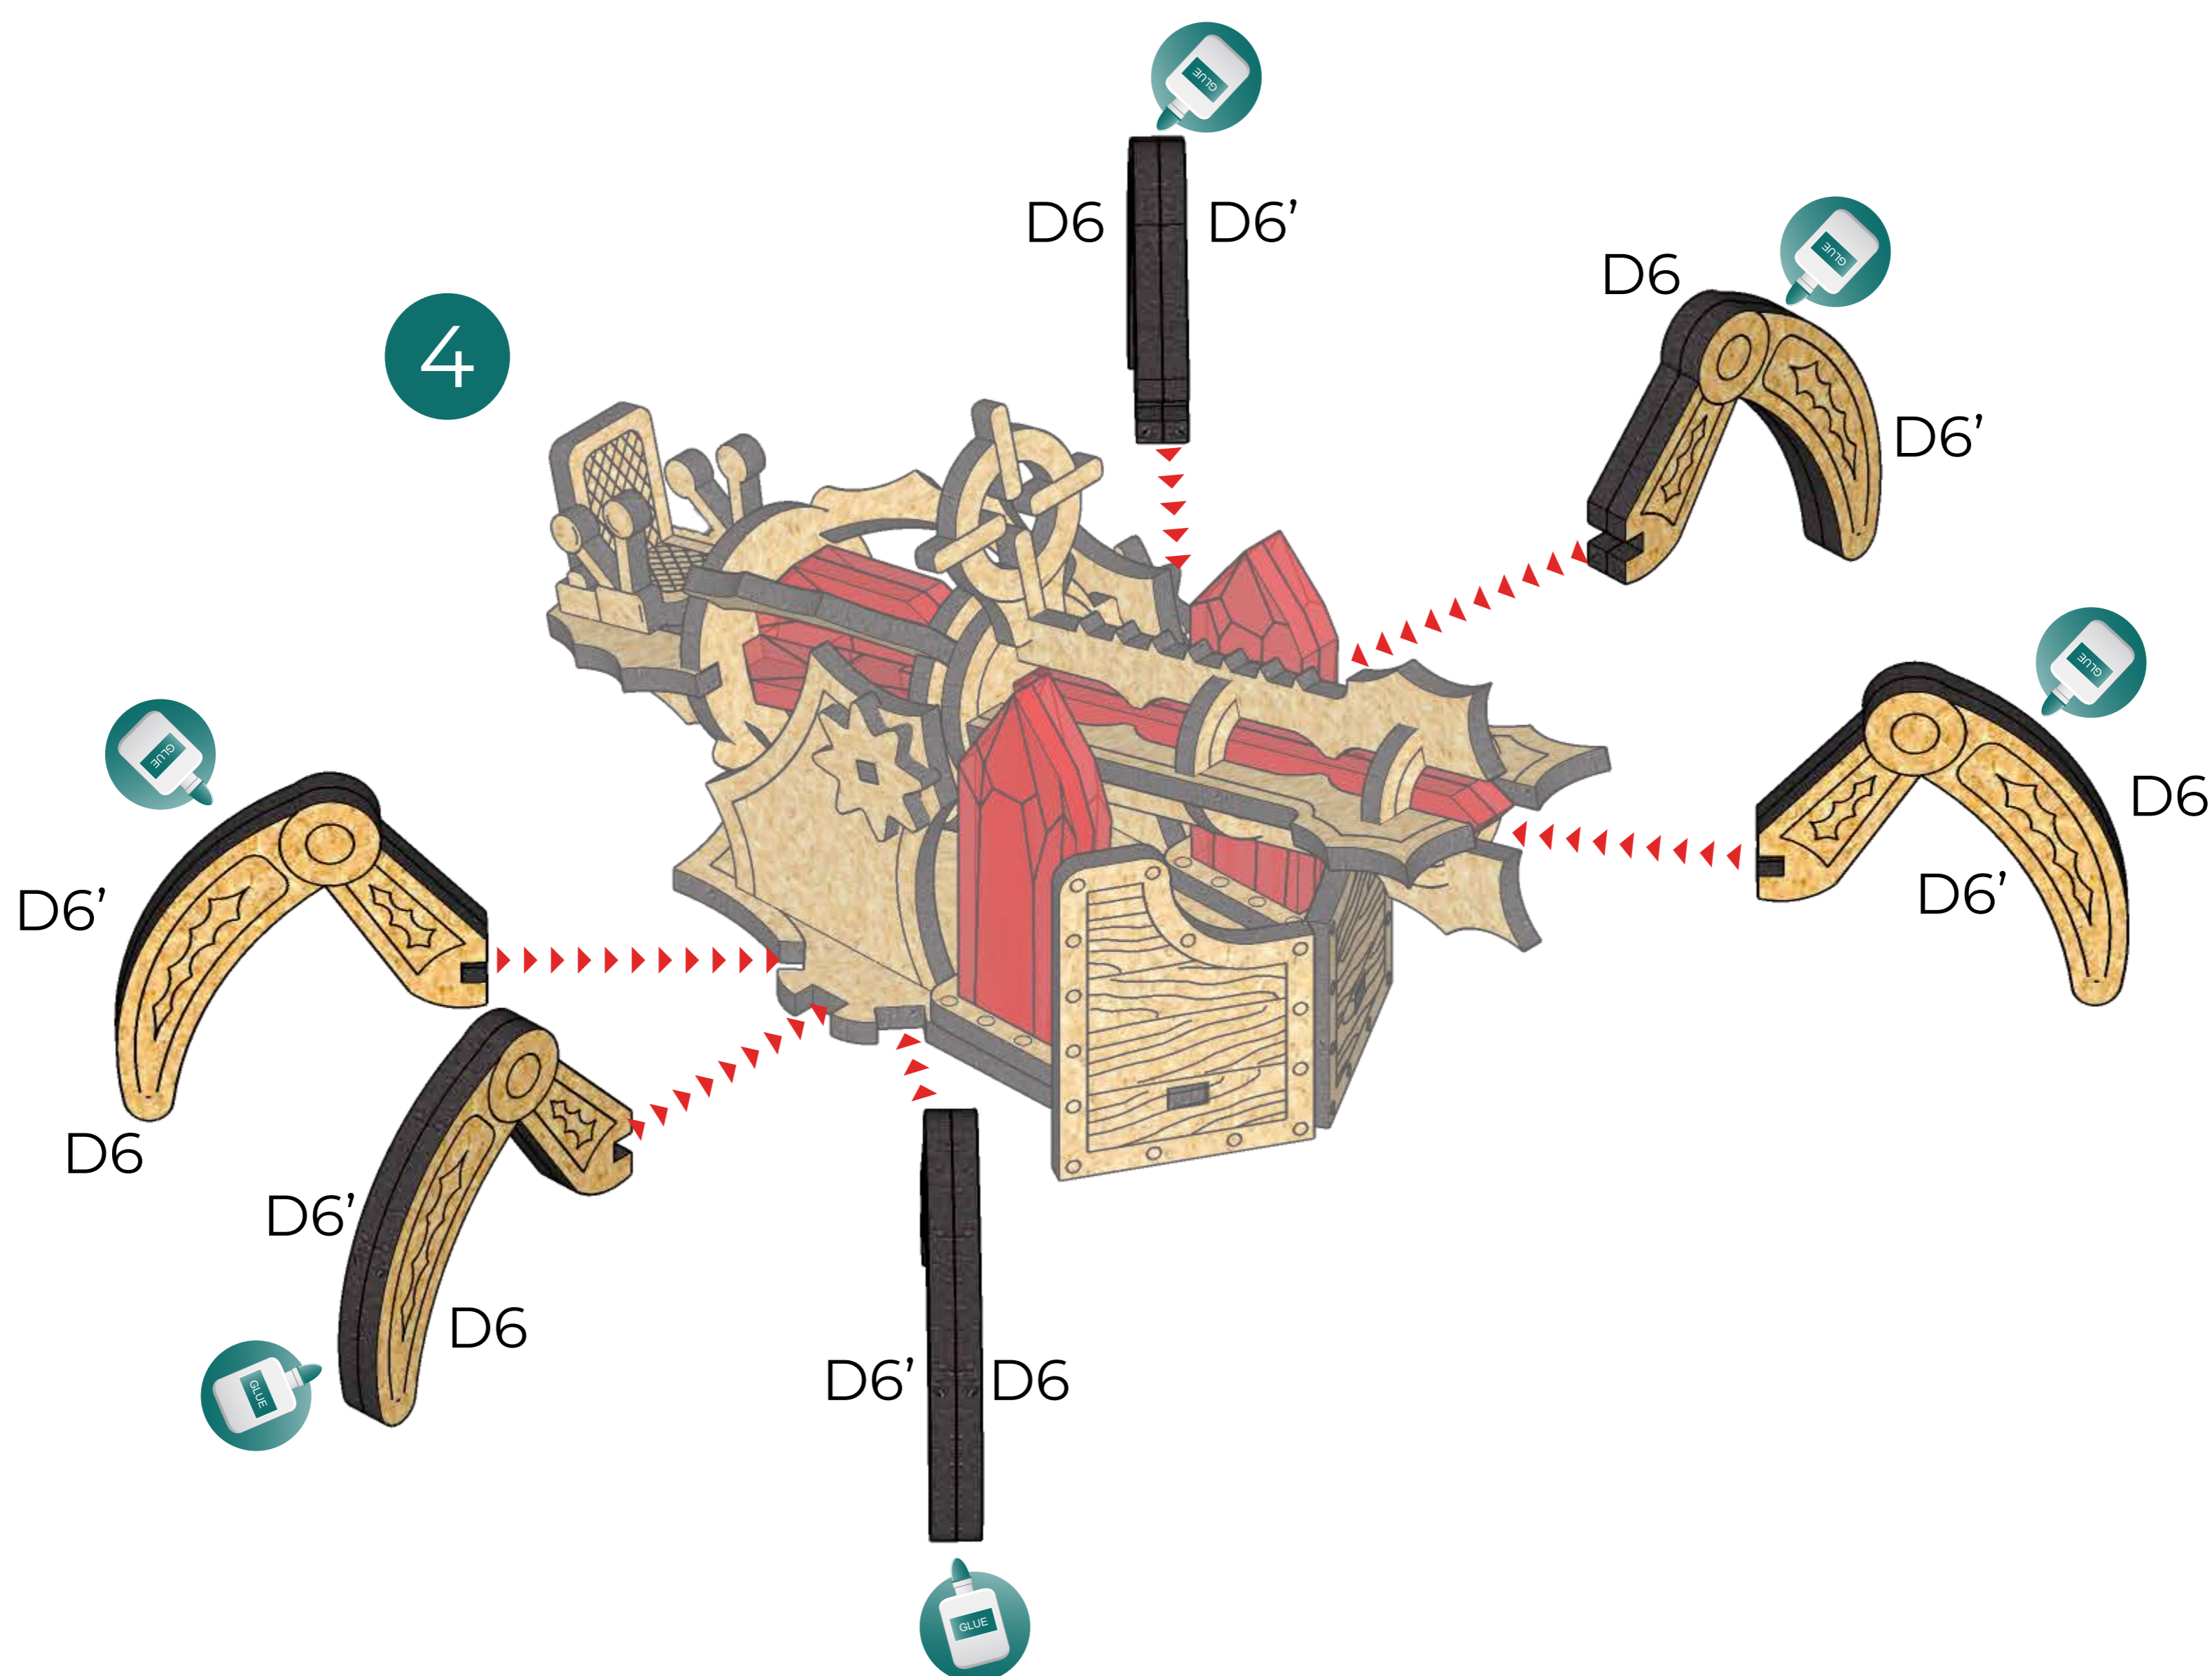

D

1

2

3

4

LET'S MAKE GAMING MORE EXCITING TOGETHER!