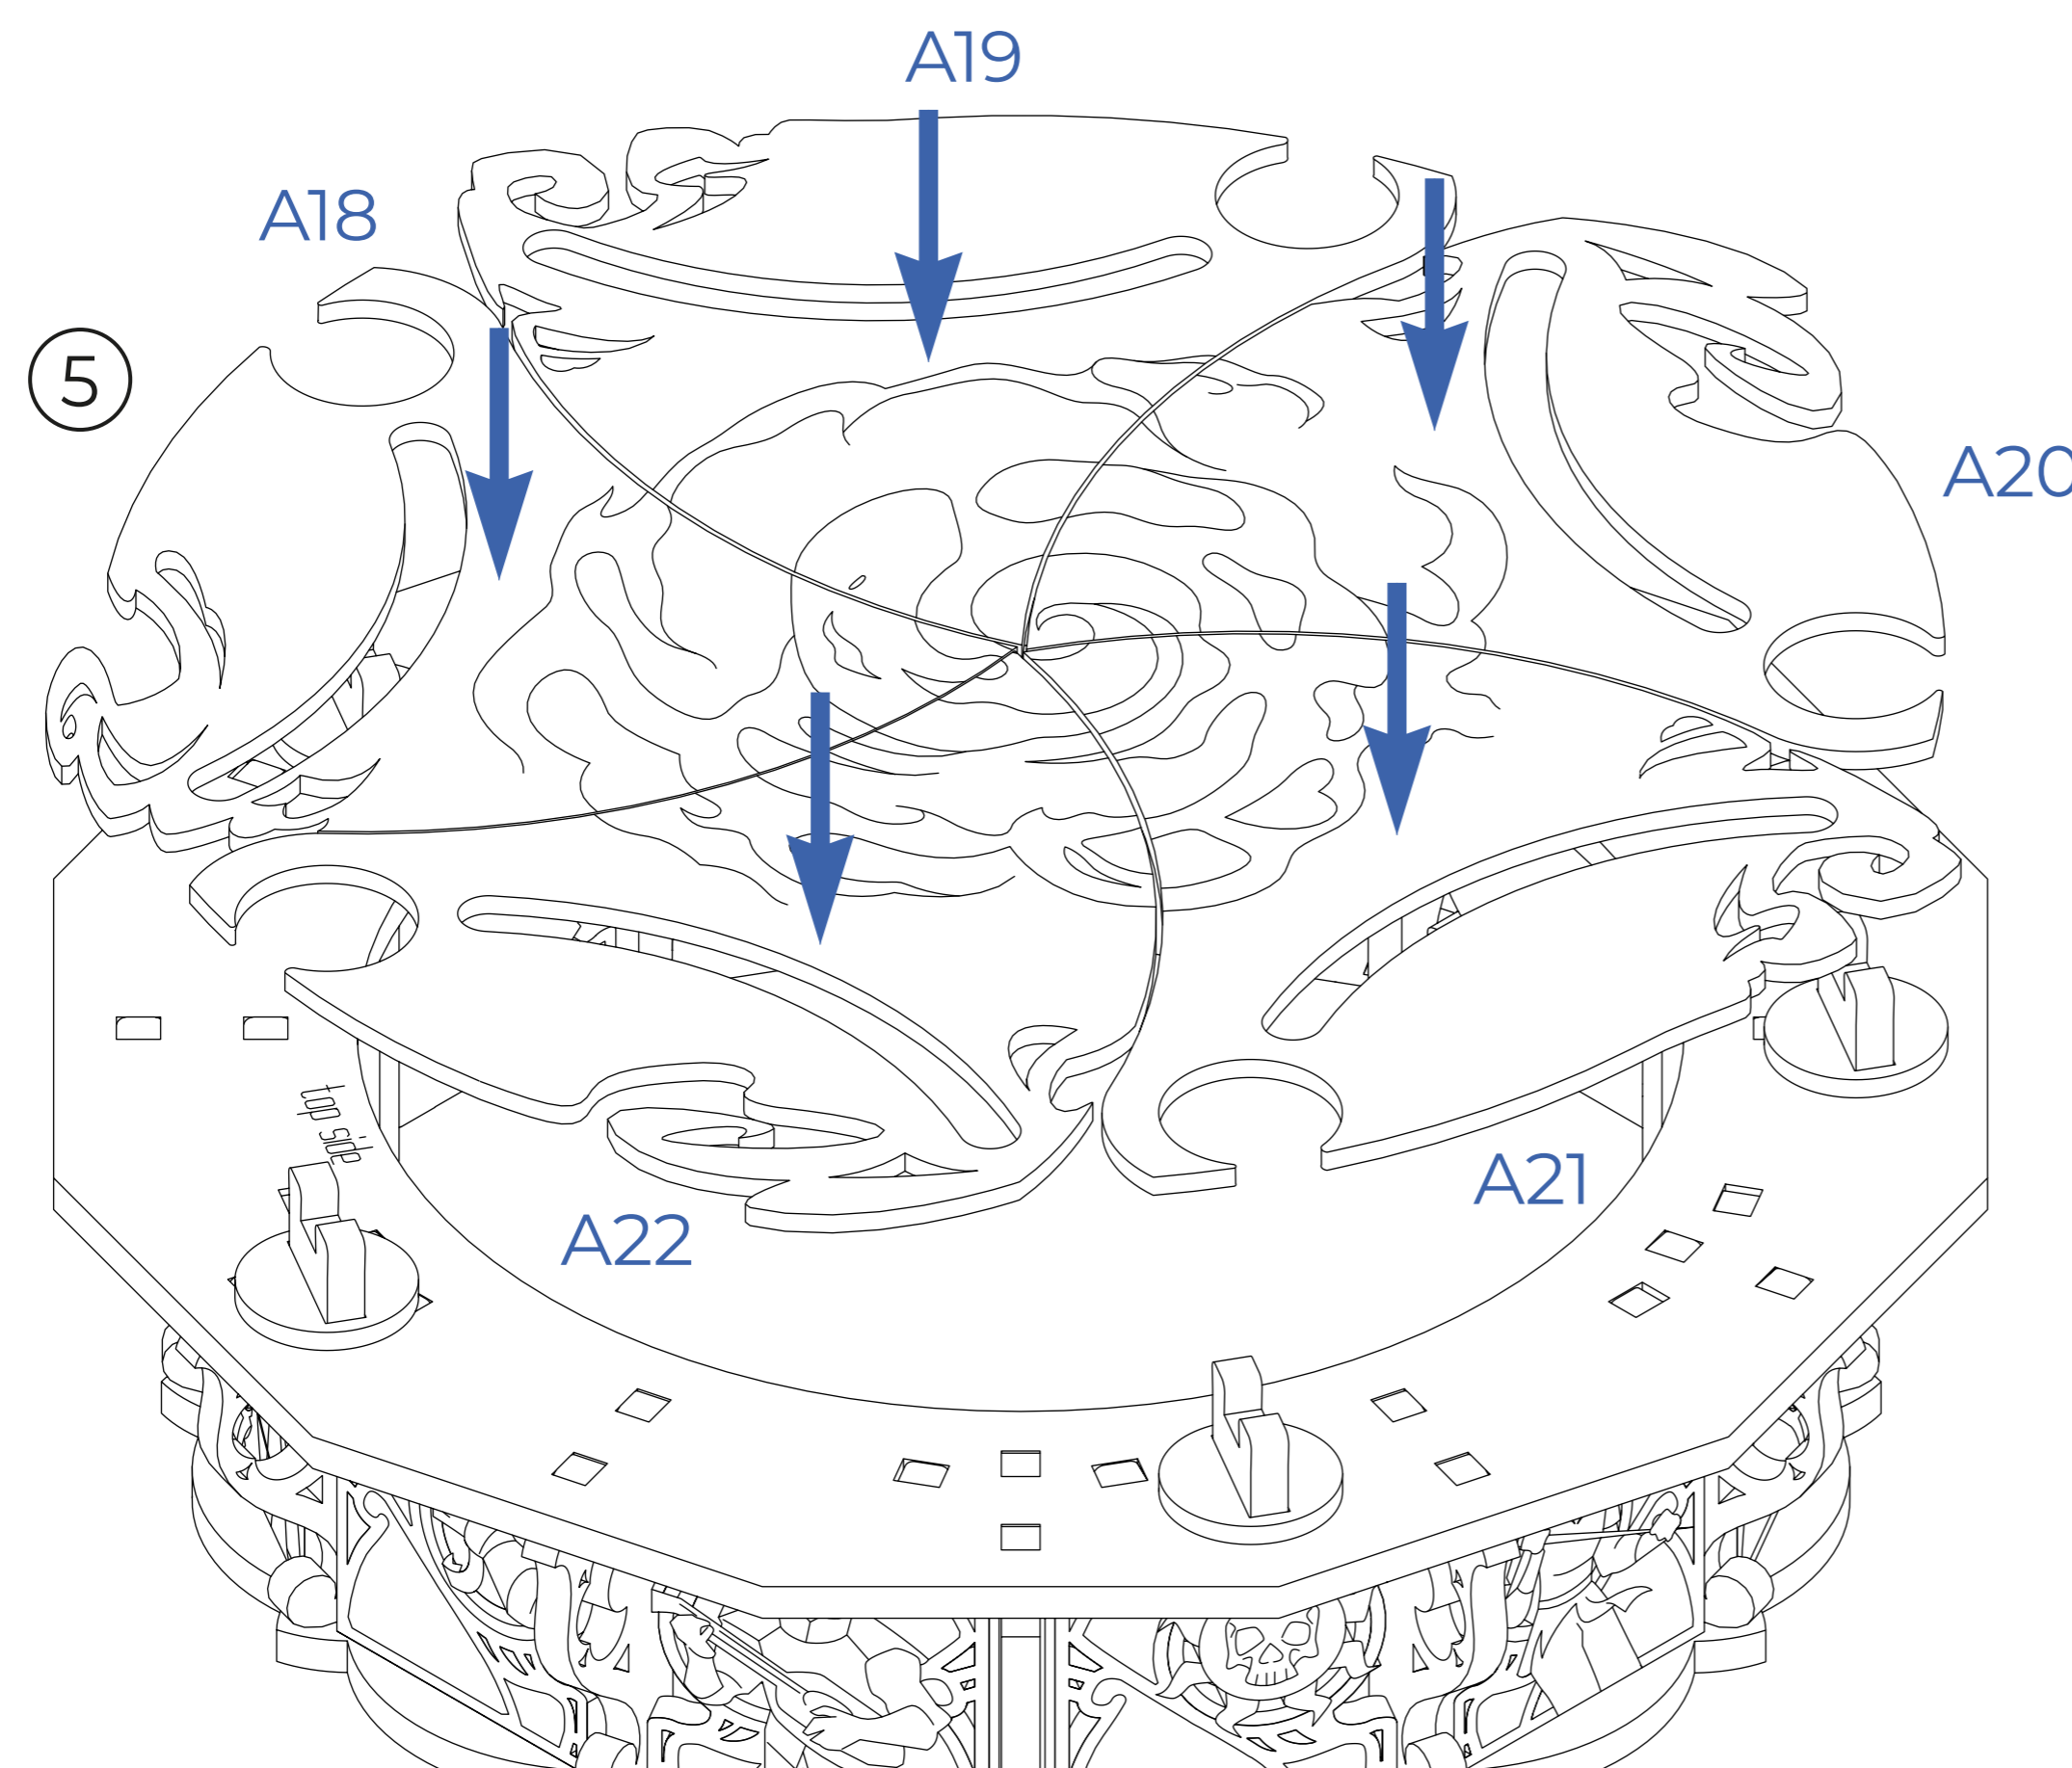

Gods Grail Dice Tray

LEGEND

Please, remove protective layer from the acrylic sheet with a box cutter or a thin knife.

Plywood (фанера)

Acrylic (акрил)

A

1

2

3

4

5

6

B

1

1 spare part: B2.
1 запасна деталь: B2.

2