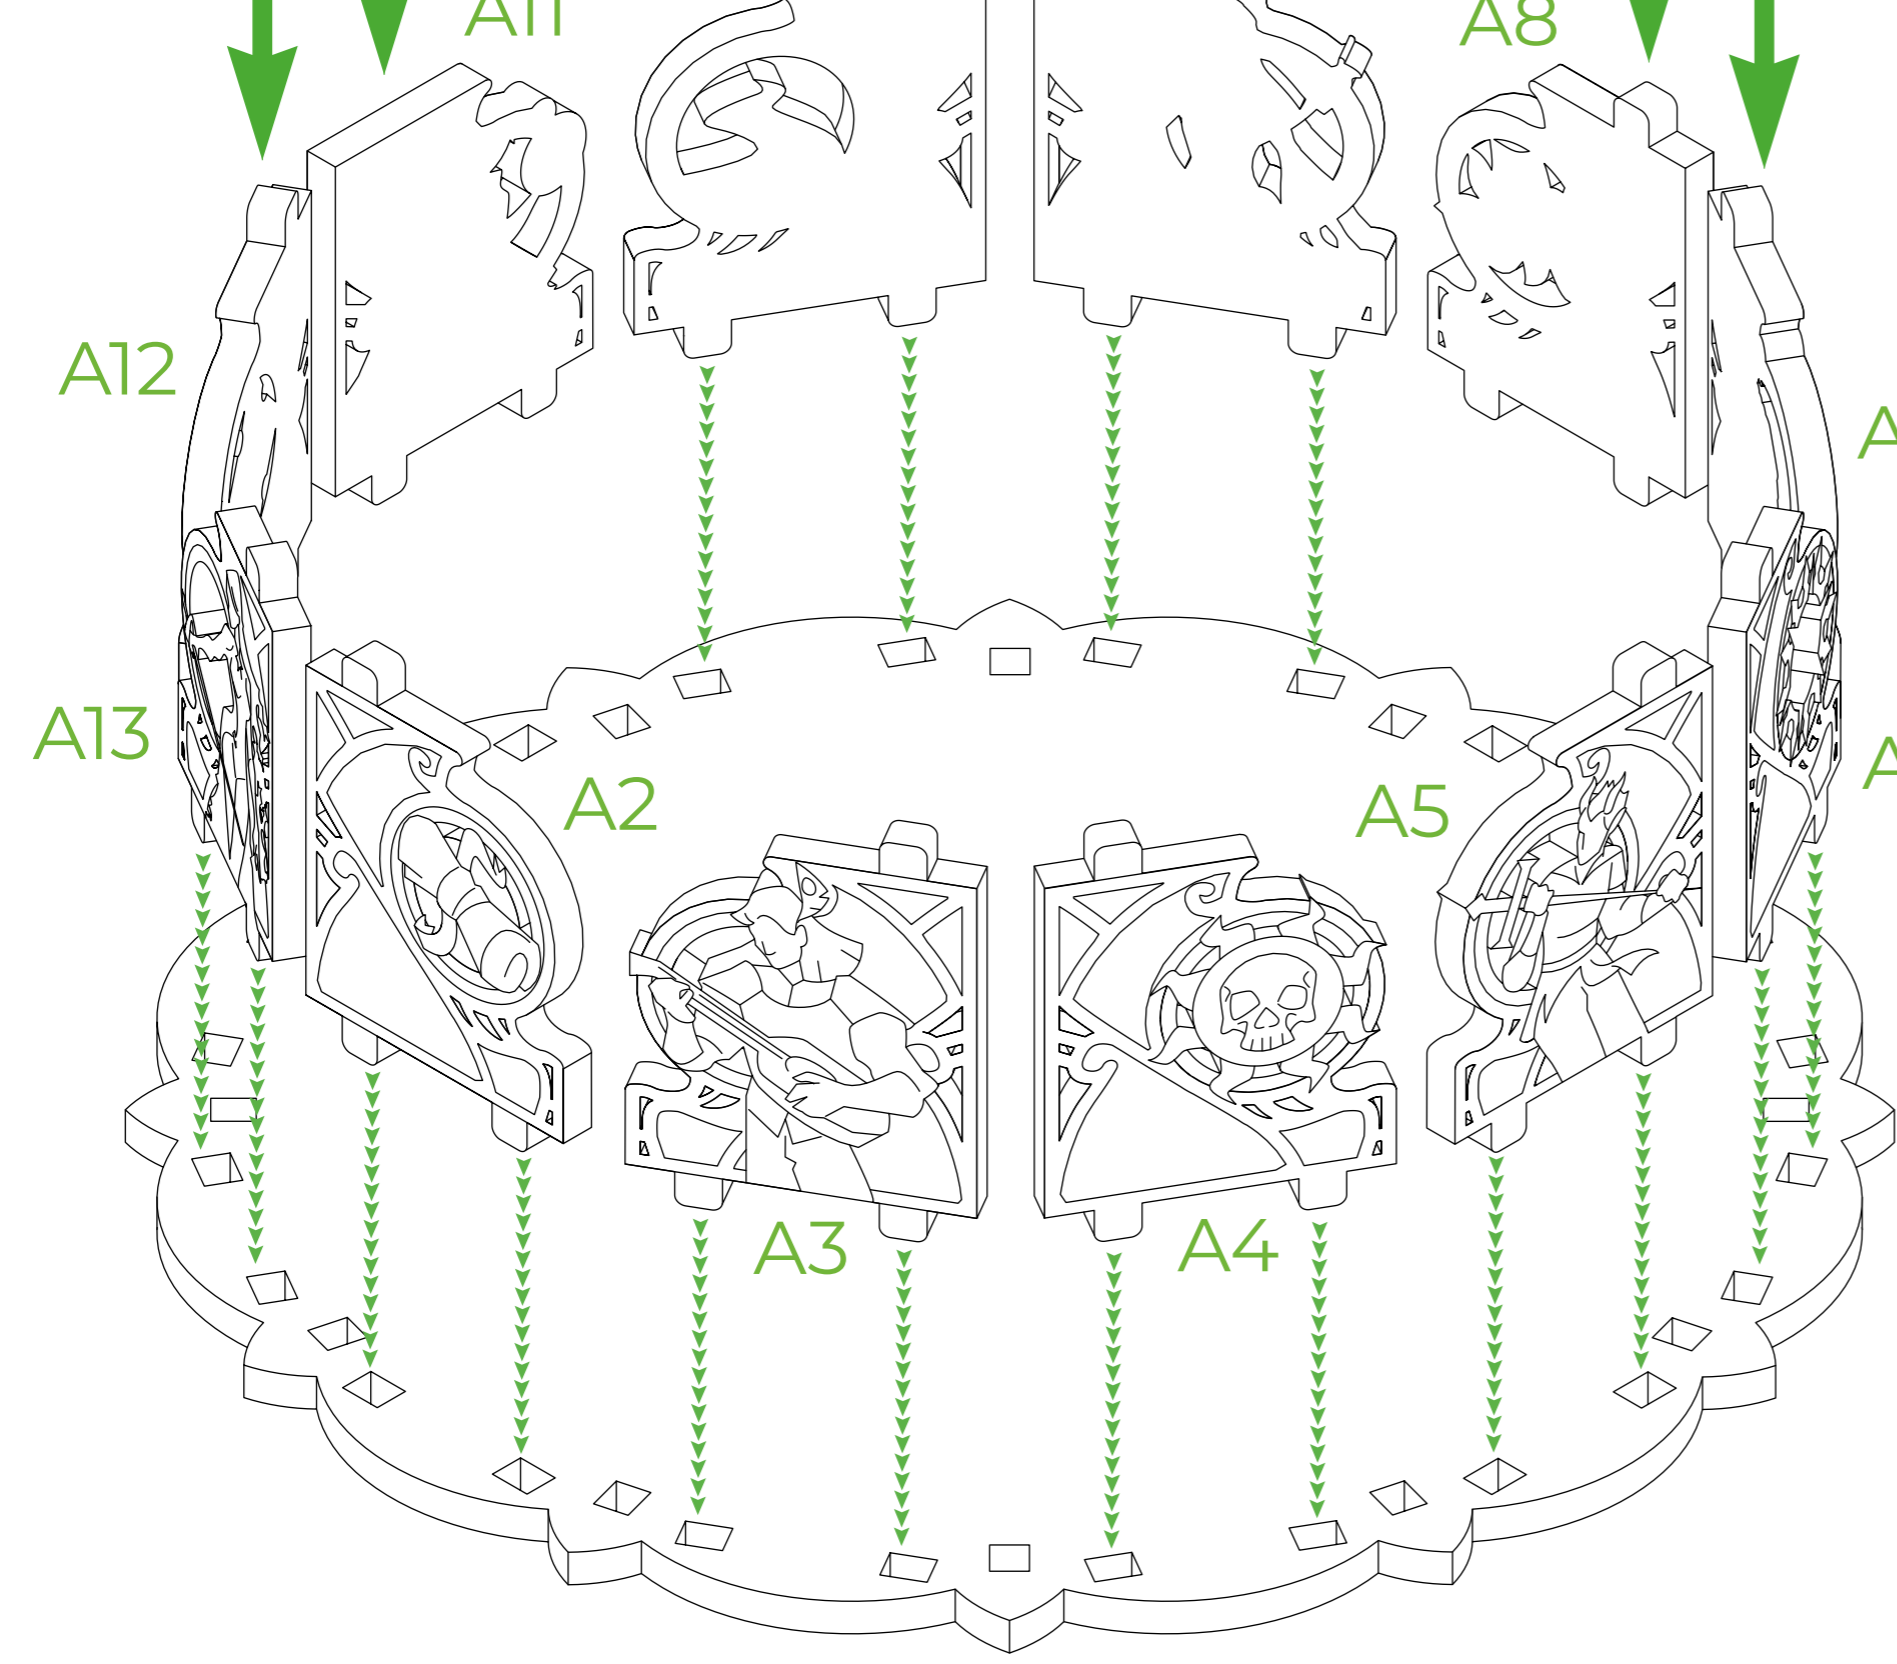

Gods Grail Dice Tray

LEGEND

Please, remove protective layer from the acrylic sheet with a box cutter or a thin knife.

Plywood (фанера)

Acrylic (акрил)

A

1

2

3

4

5

6

B

1

1 spare part: B2.
1 запасна деталь: B2.

2