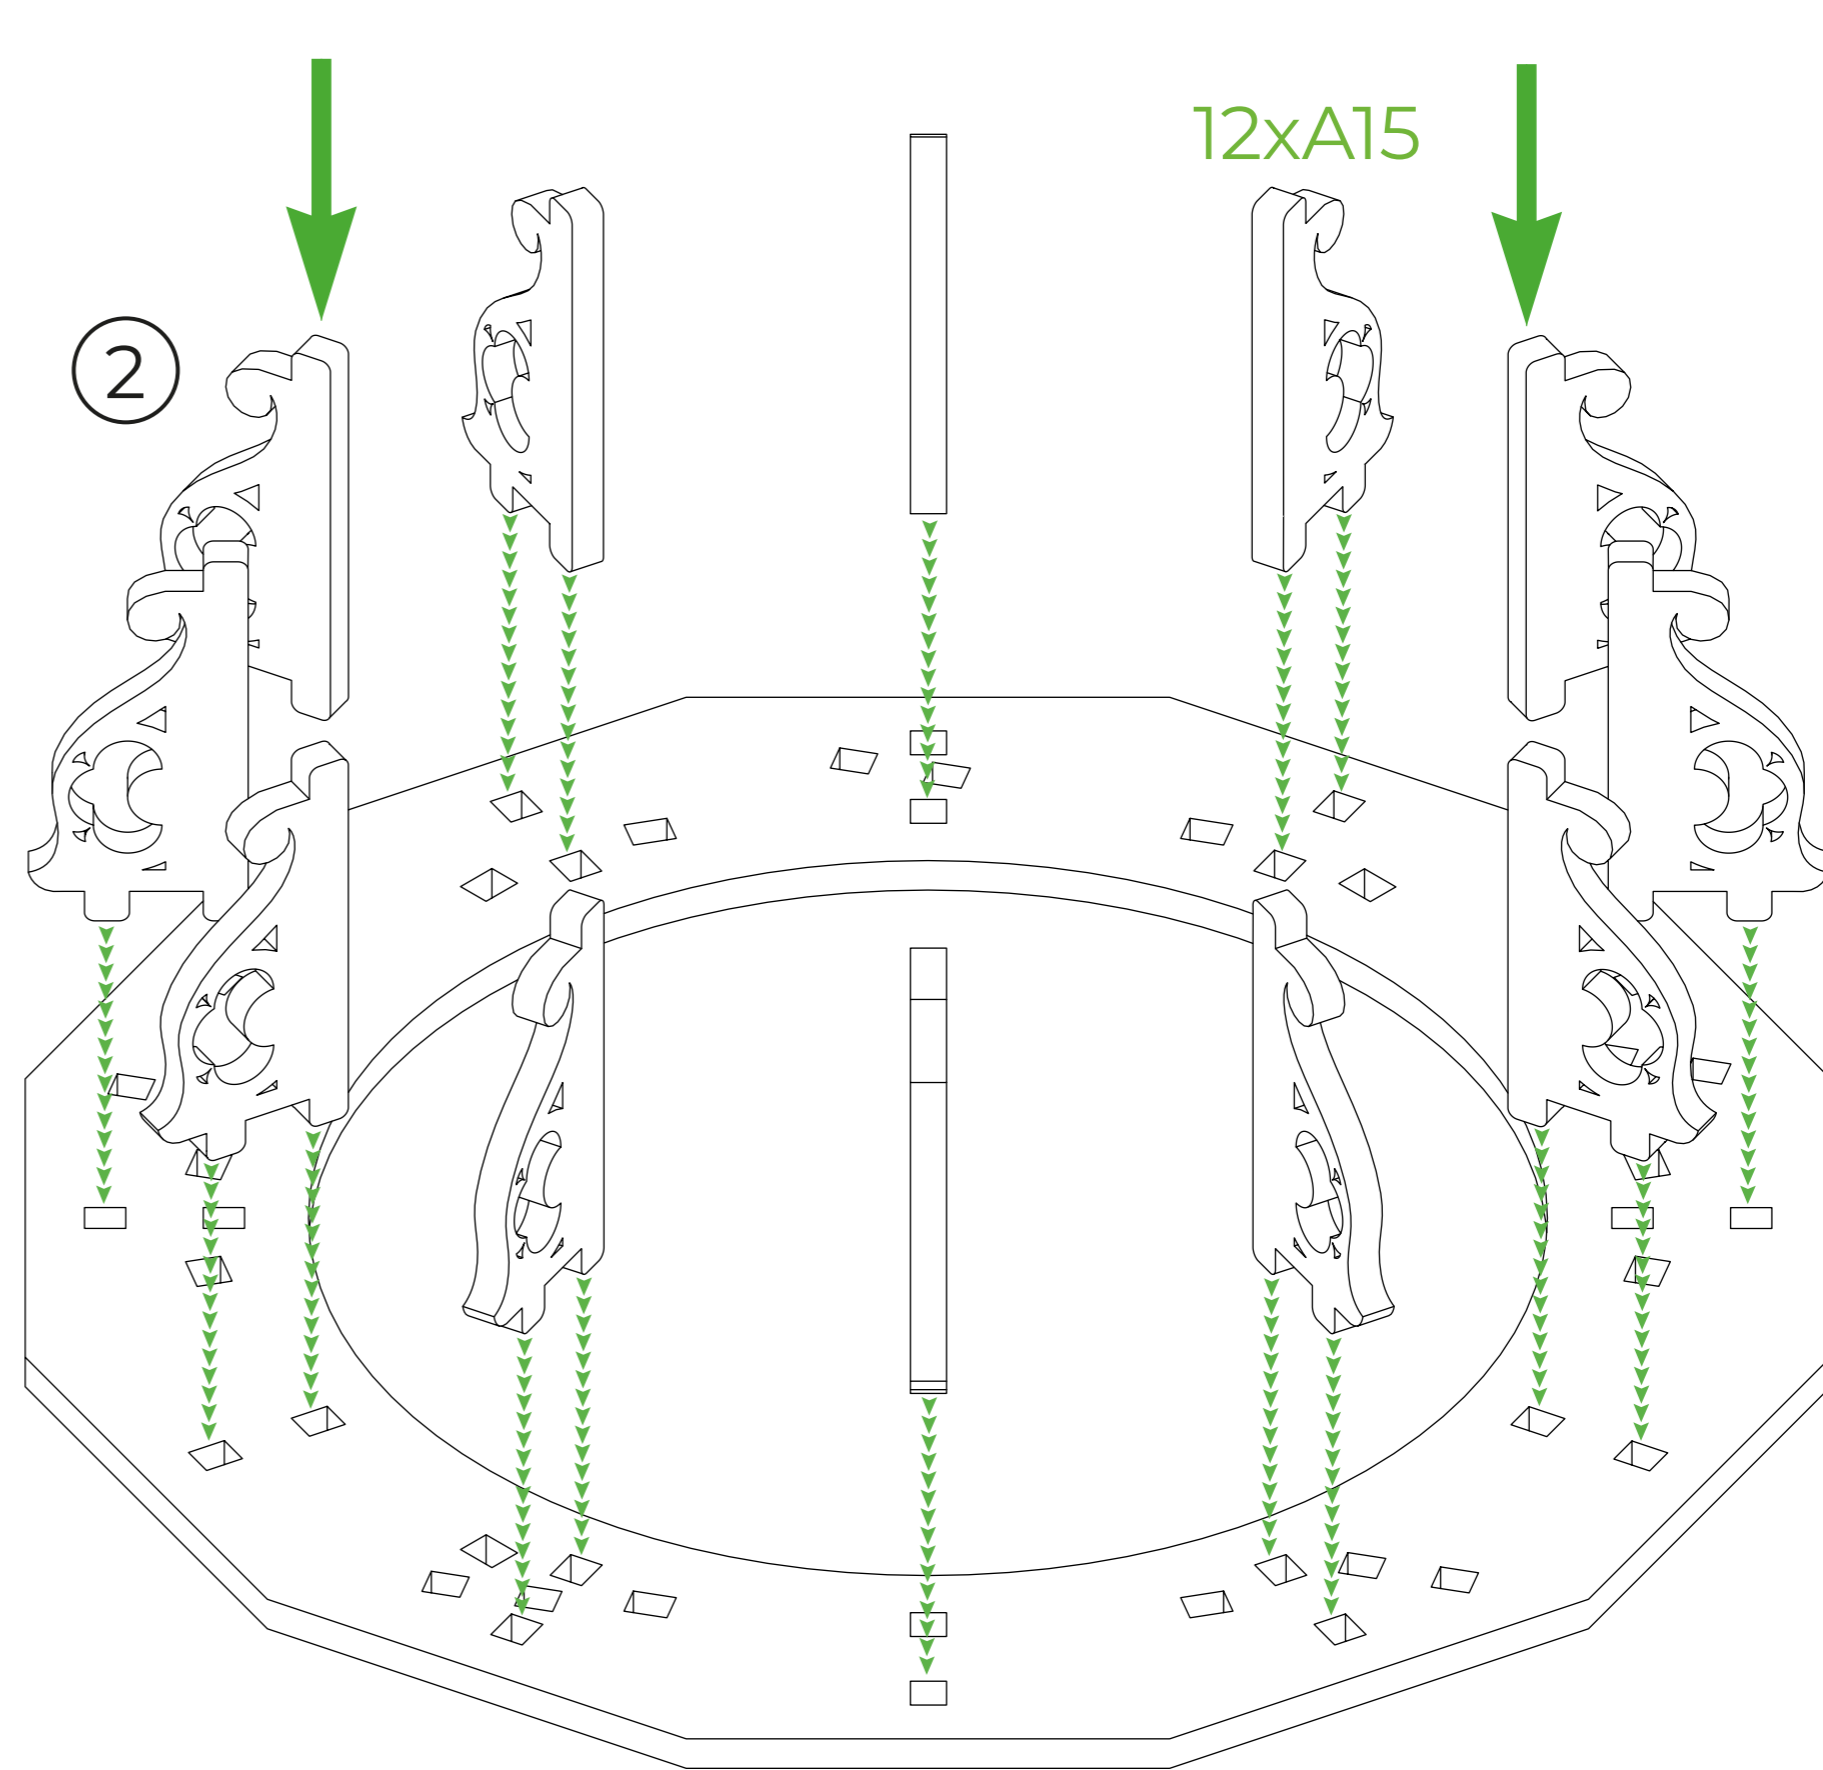

Gods Grail Dice Tray

LEGEND

Please, remove protective layer from the acrylic sheet with a box cutter or a thin knife.

Plywood (фанера)

Acrylic (акрил)

A

1

2

3

4

5

6

B

1

1 spare part: B2.
1 запасна деталь: B2.

2