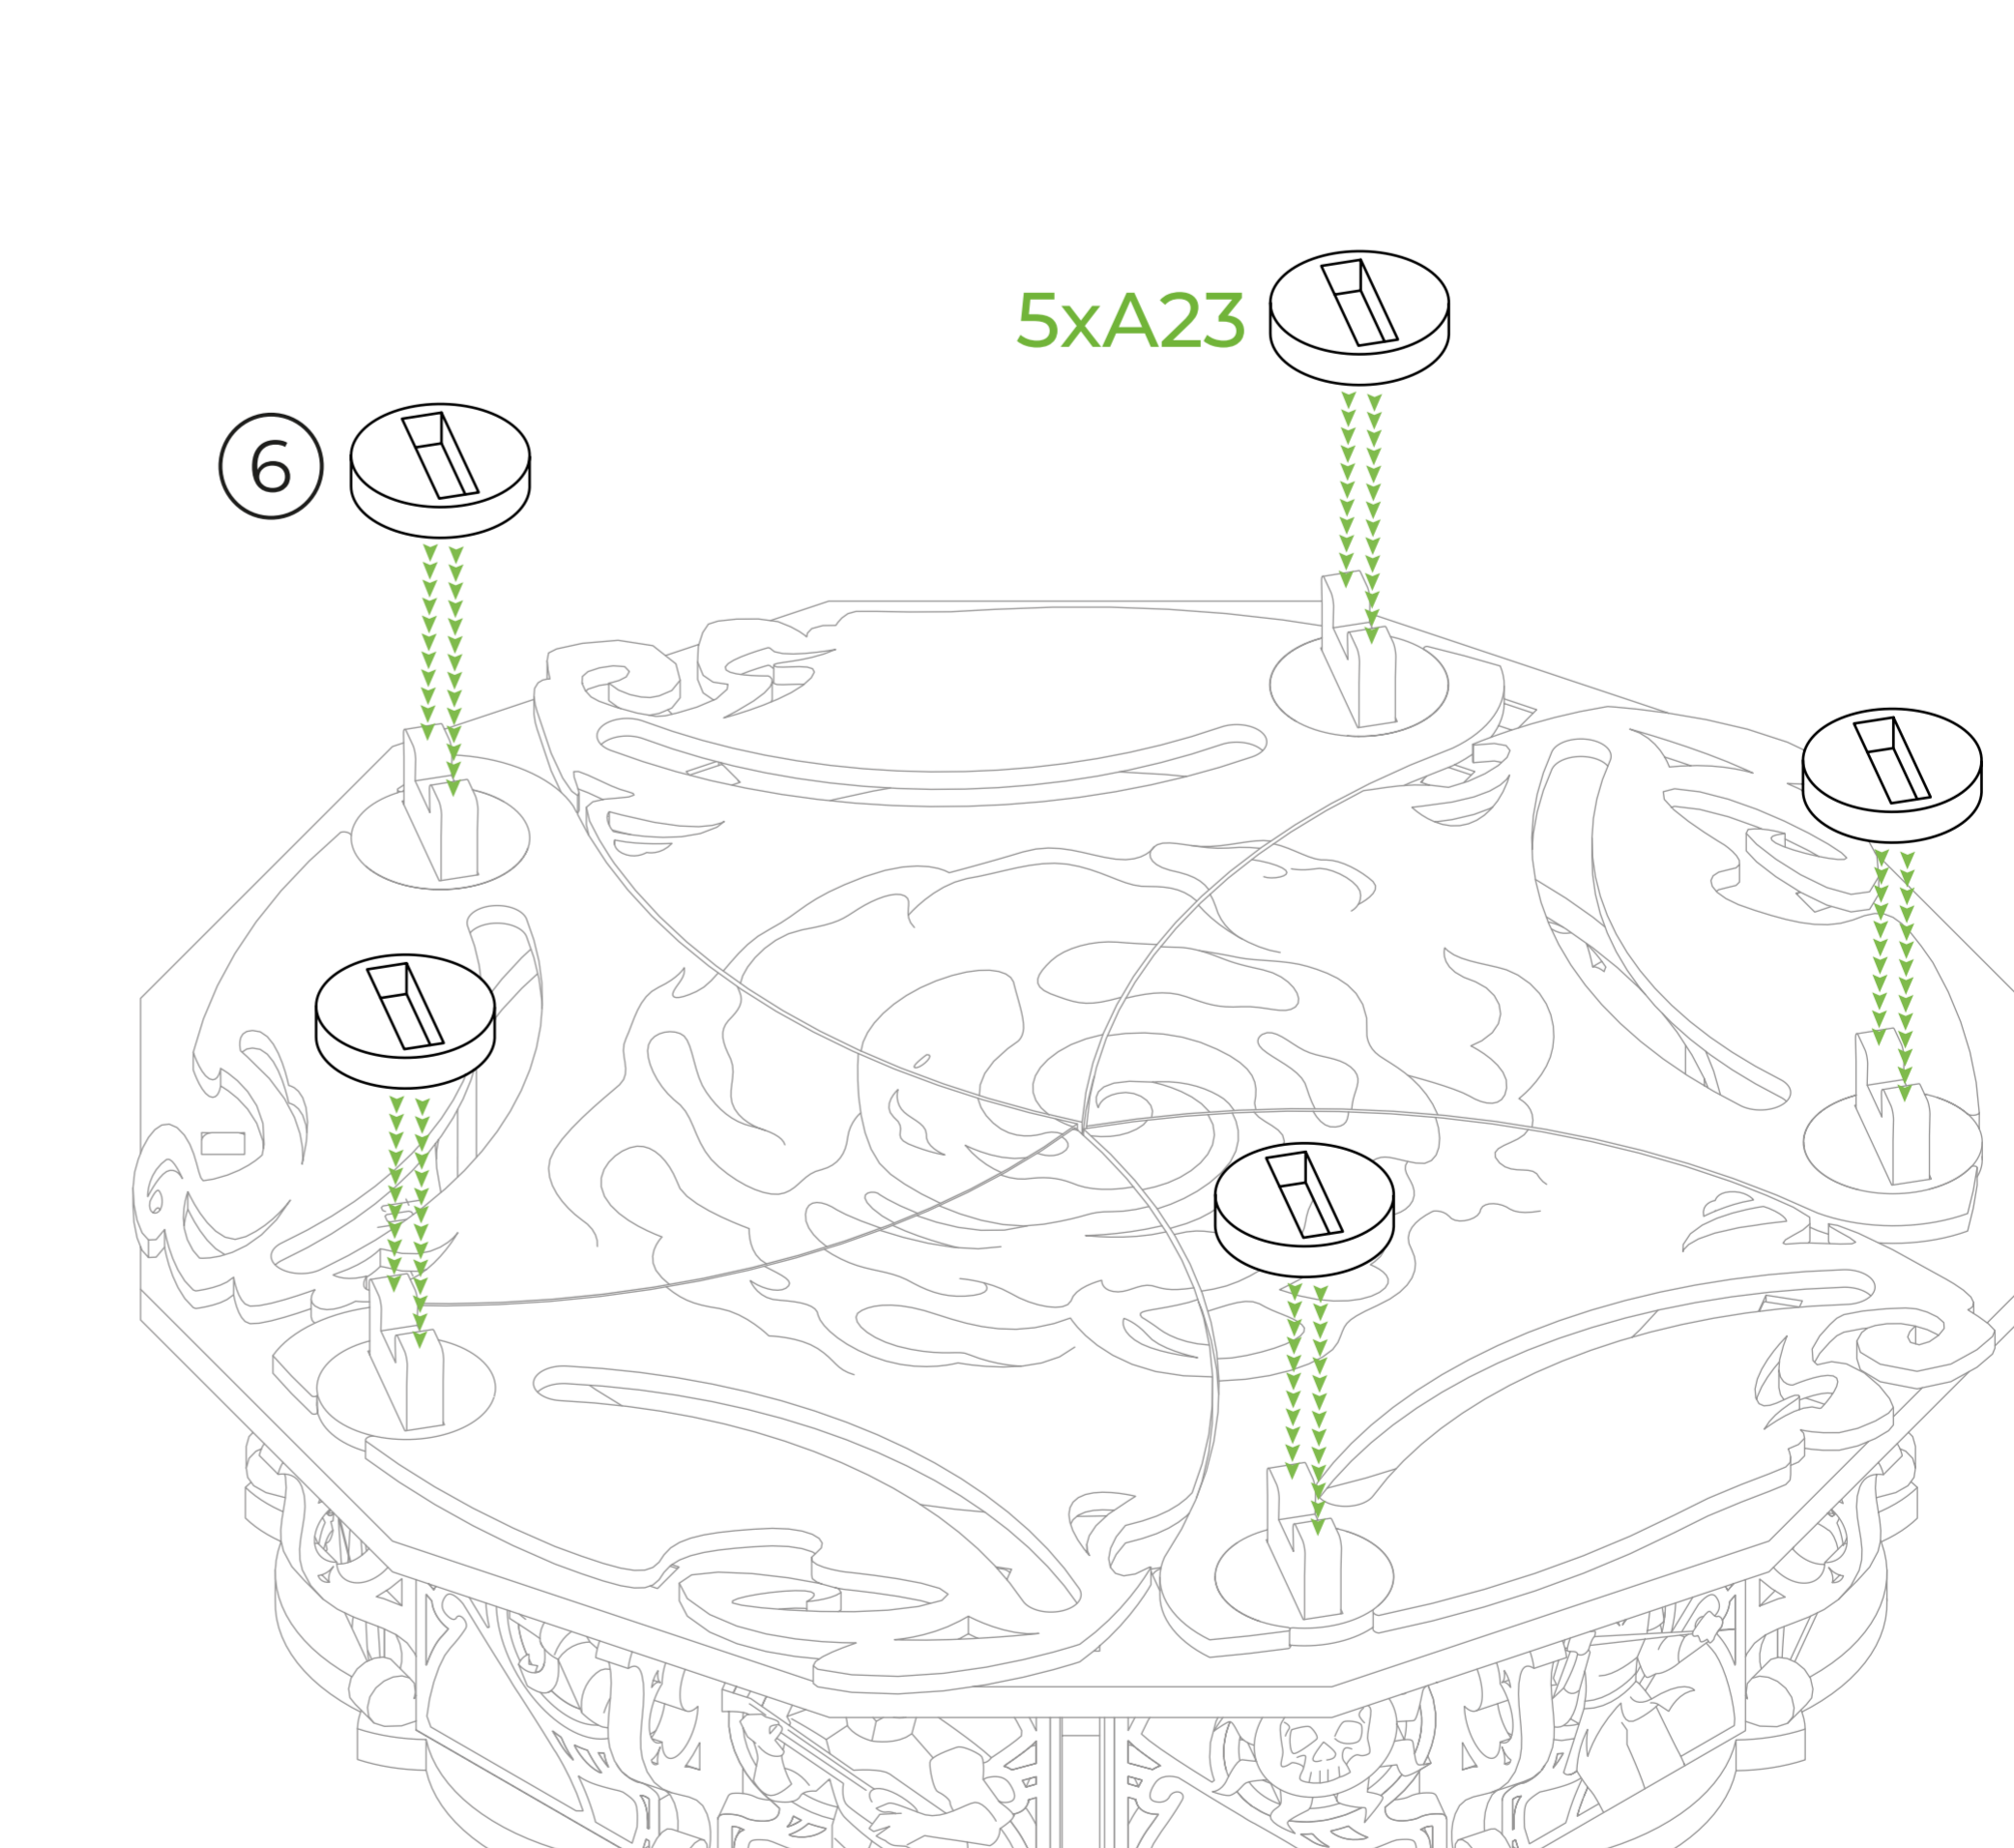

DICE TRAY JAIL GOD'S GRAIL

LEGEND

Please, remove protective layer from the acrylic sheet with a box cutter or a thin knife.

HDF (ХДФ)

Acrylic (акрил)

A

ENG: Please remove protective layer from all the acrylic parts A17 with a box cutter or a thin knife.

UKR: Будь ласка, зніміть захисний шар з усіх акрилових деталей A17 за допомогою канцелярського або тонкого ножа.

ENG: Please remove protective layer from all the acrylic parts A18-A22 with a box cutter or a thin knife.

UKR: Будь ласка, зніміть захисний шар з усіх акрилових деталей A18-A22 за допомогою канцелярського або тонкого ножа.

B

ENG: 1 spare part B2.

UKR: 1 запасна деталь B2.